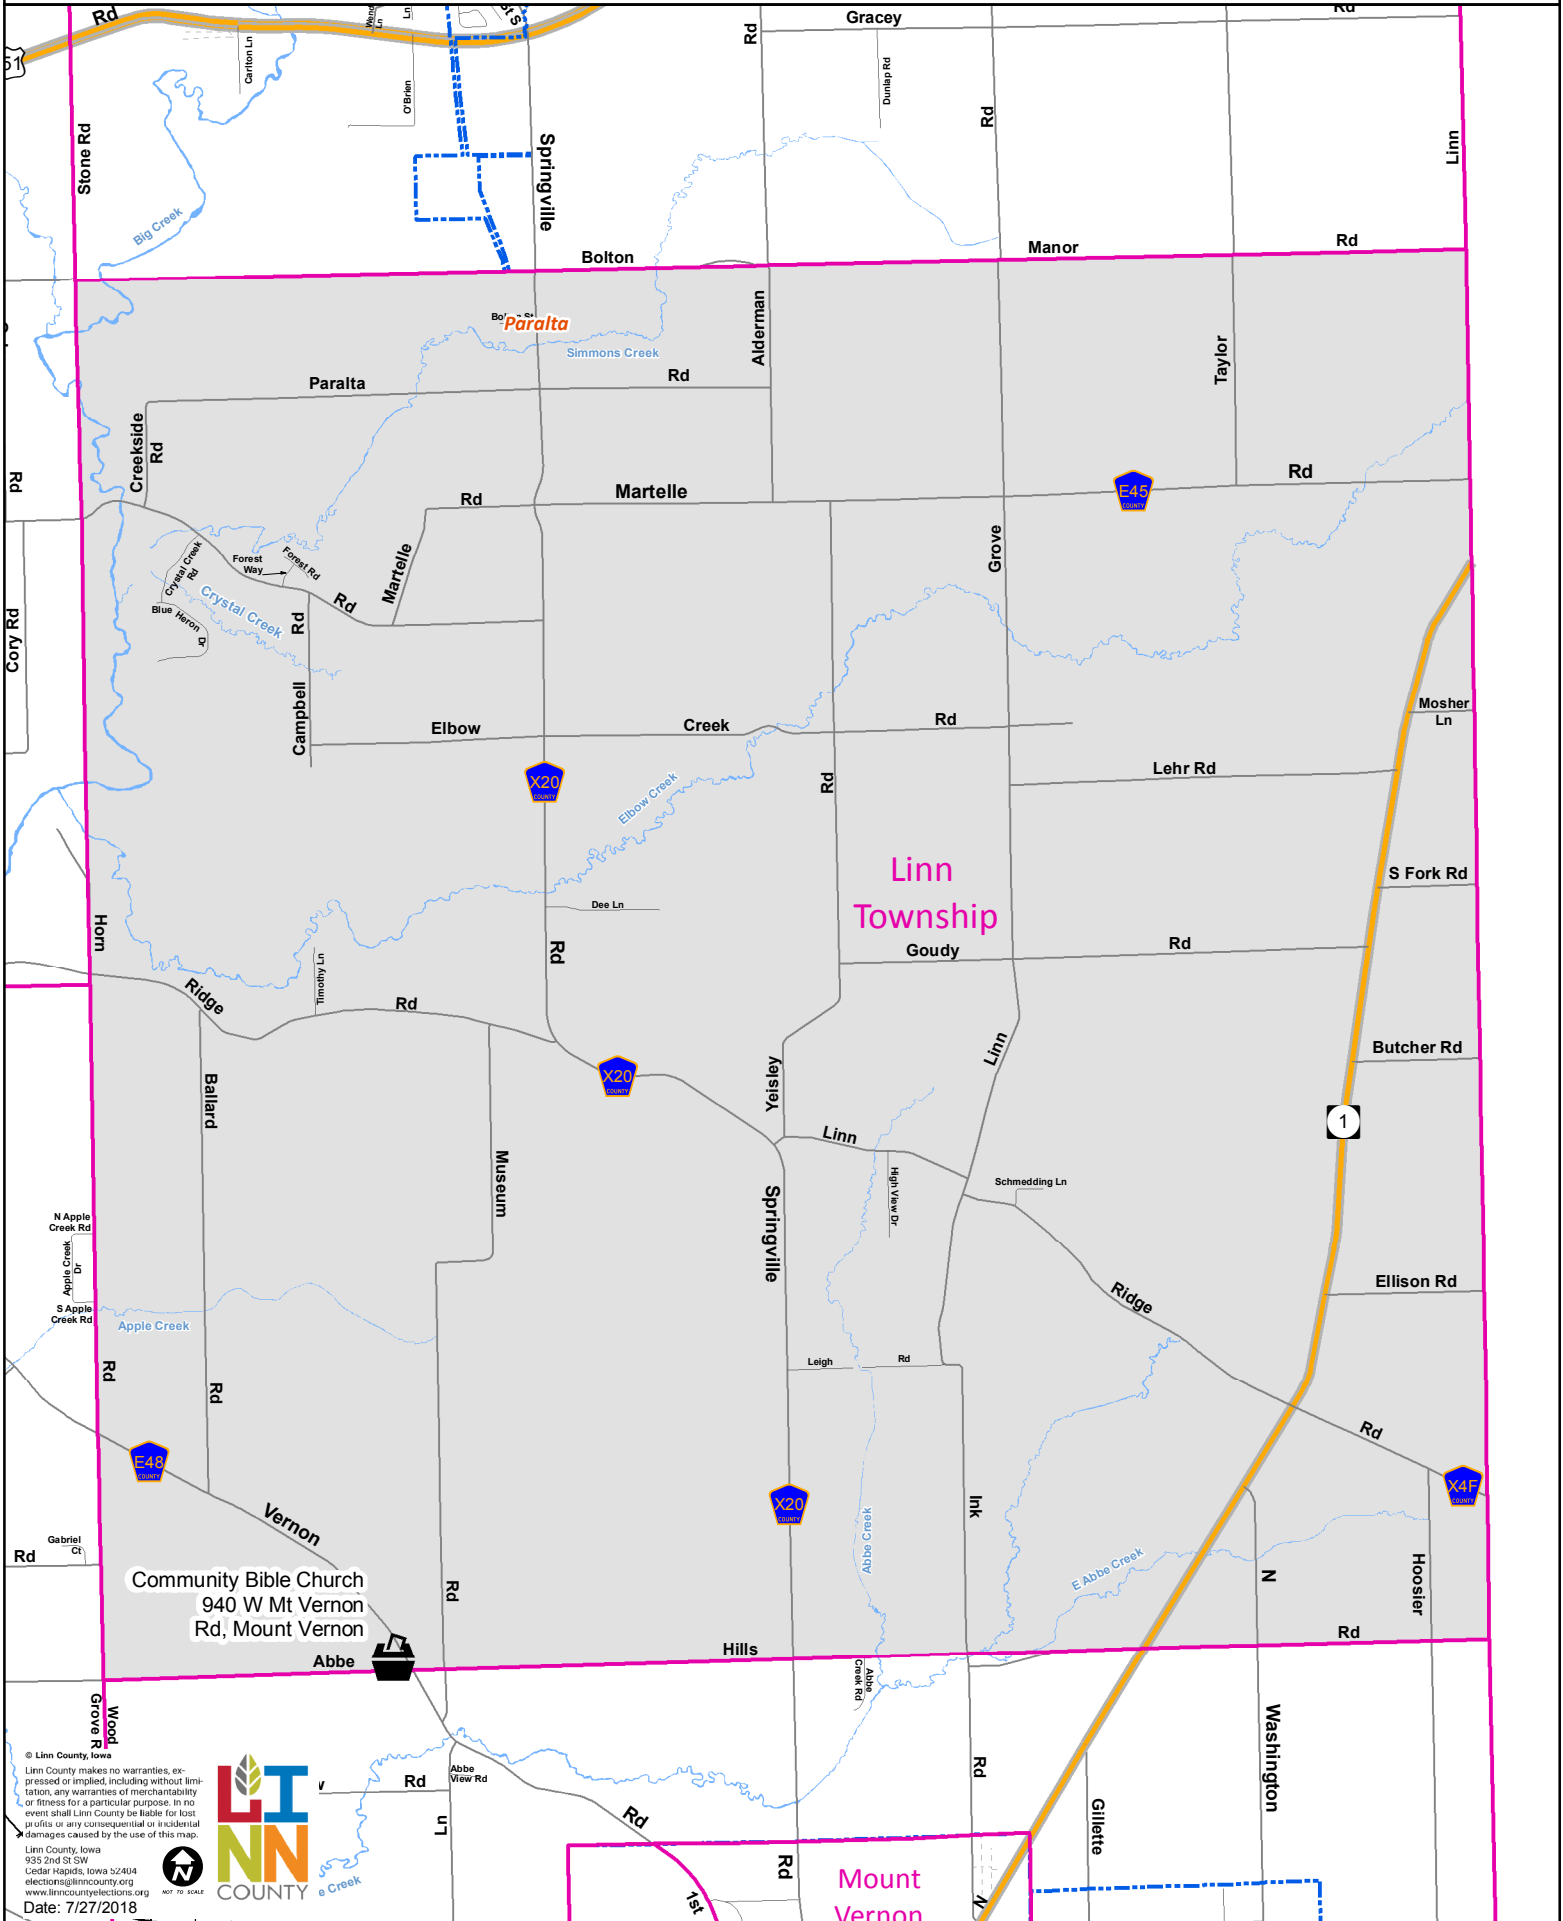

Linn Township Precinct

Polling Place: Community Bible Church, 940 W Mt Vernon Rd, Mount Vernon

Polling Place

Precinct

Mount Vernon