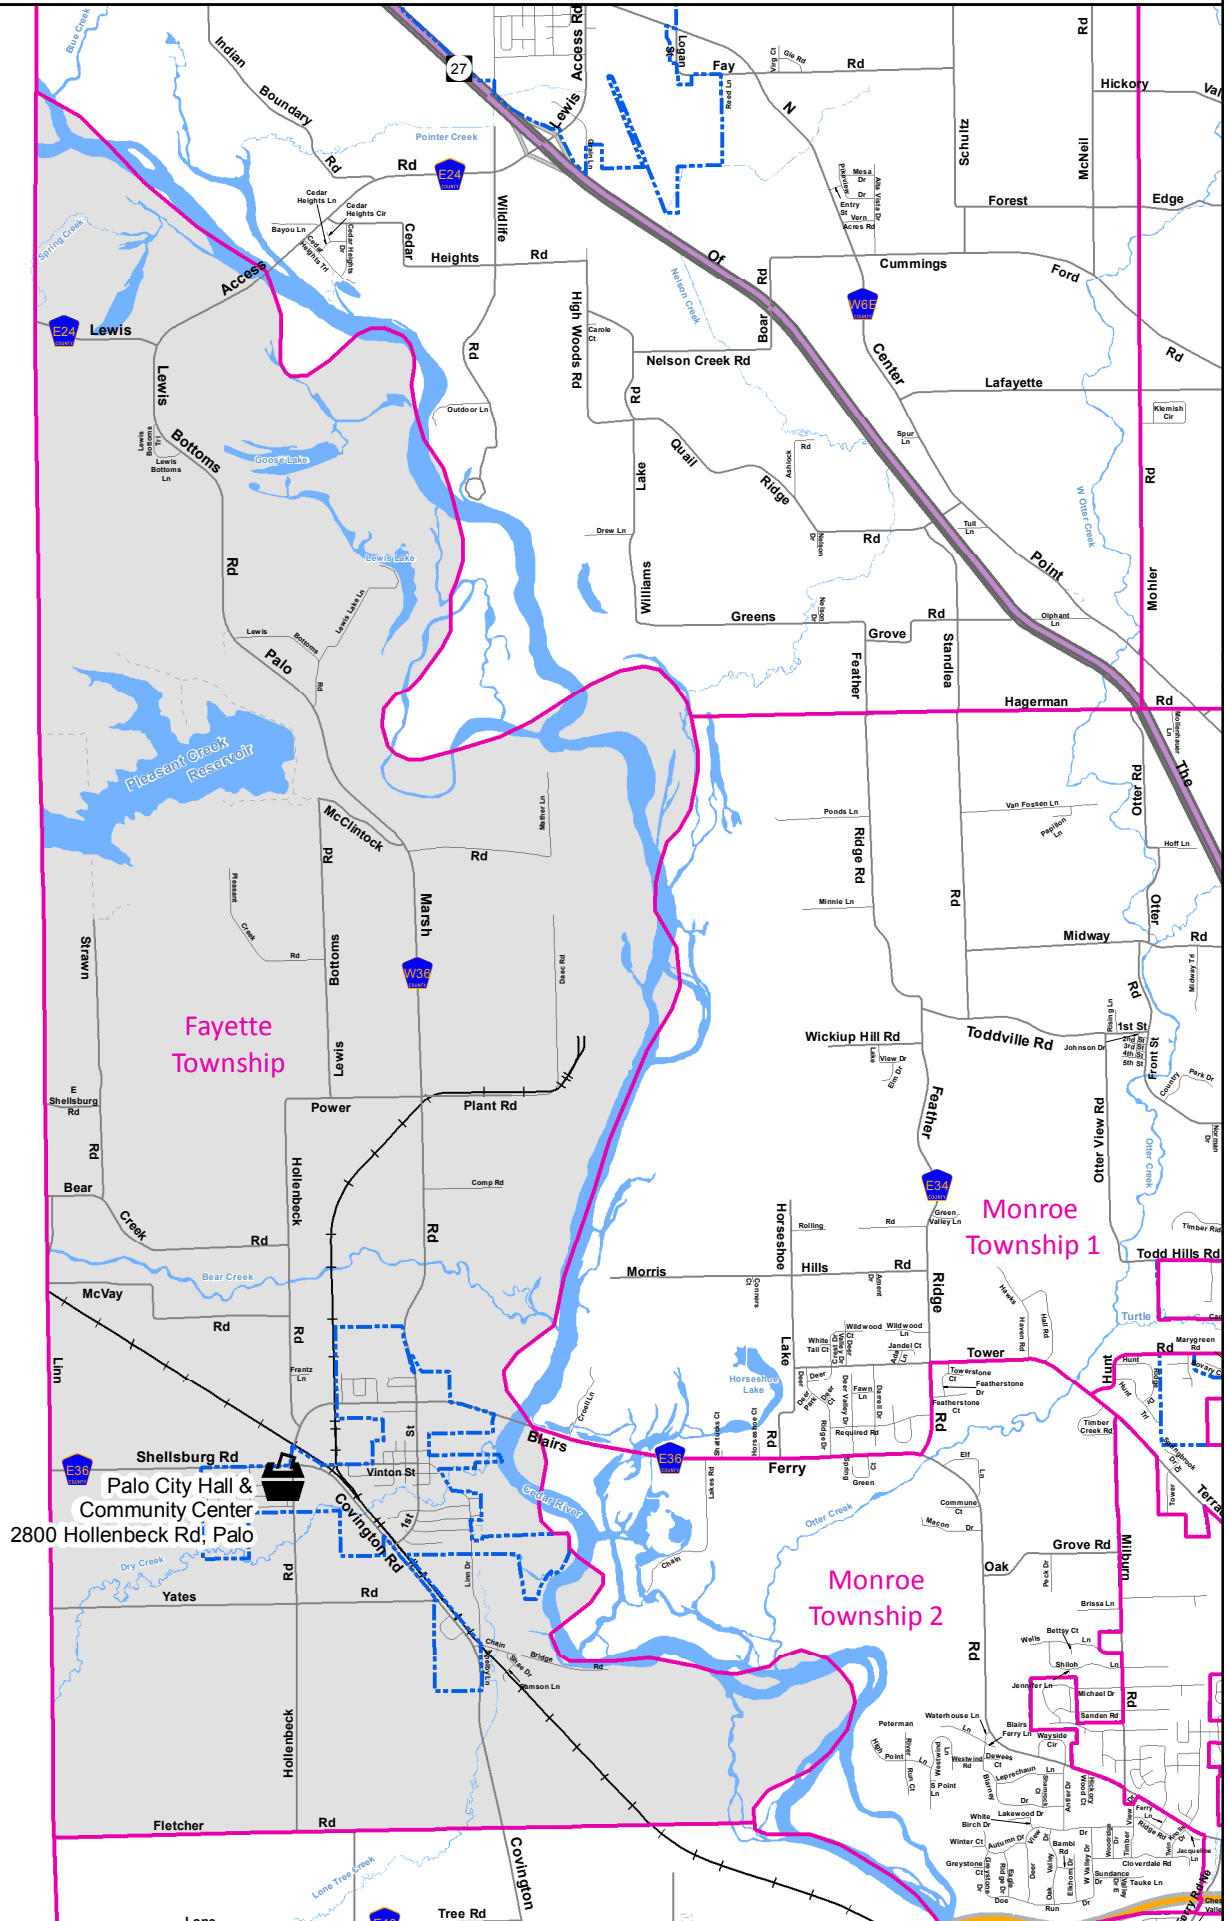

Fayette Township Precinct

Polling Place: Palo City Hall & Community Center, 2800 Hollenbeck Rd, Palo

Polling Place

Precinct

NOT TO SCALE