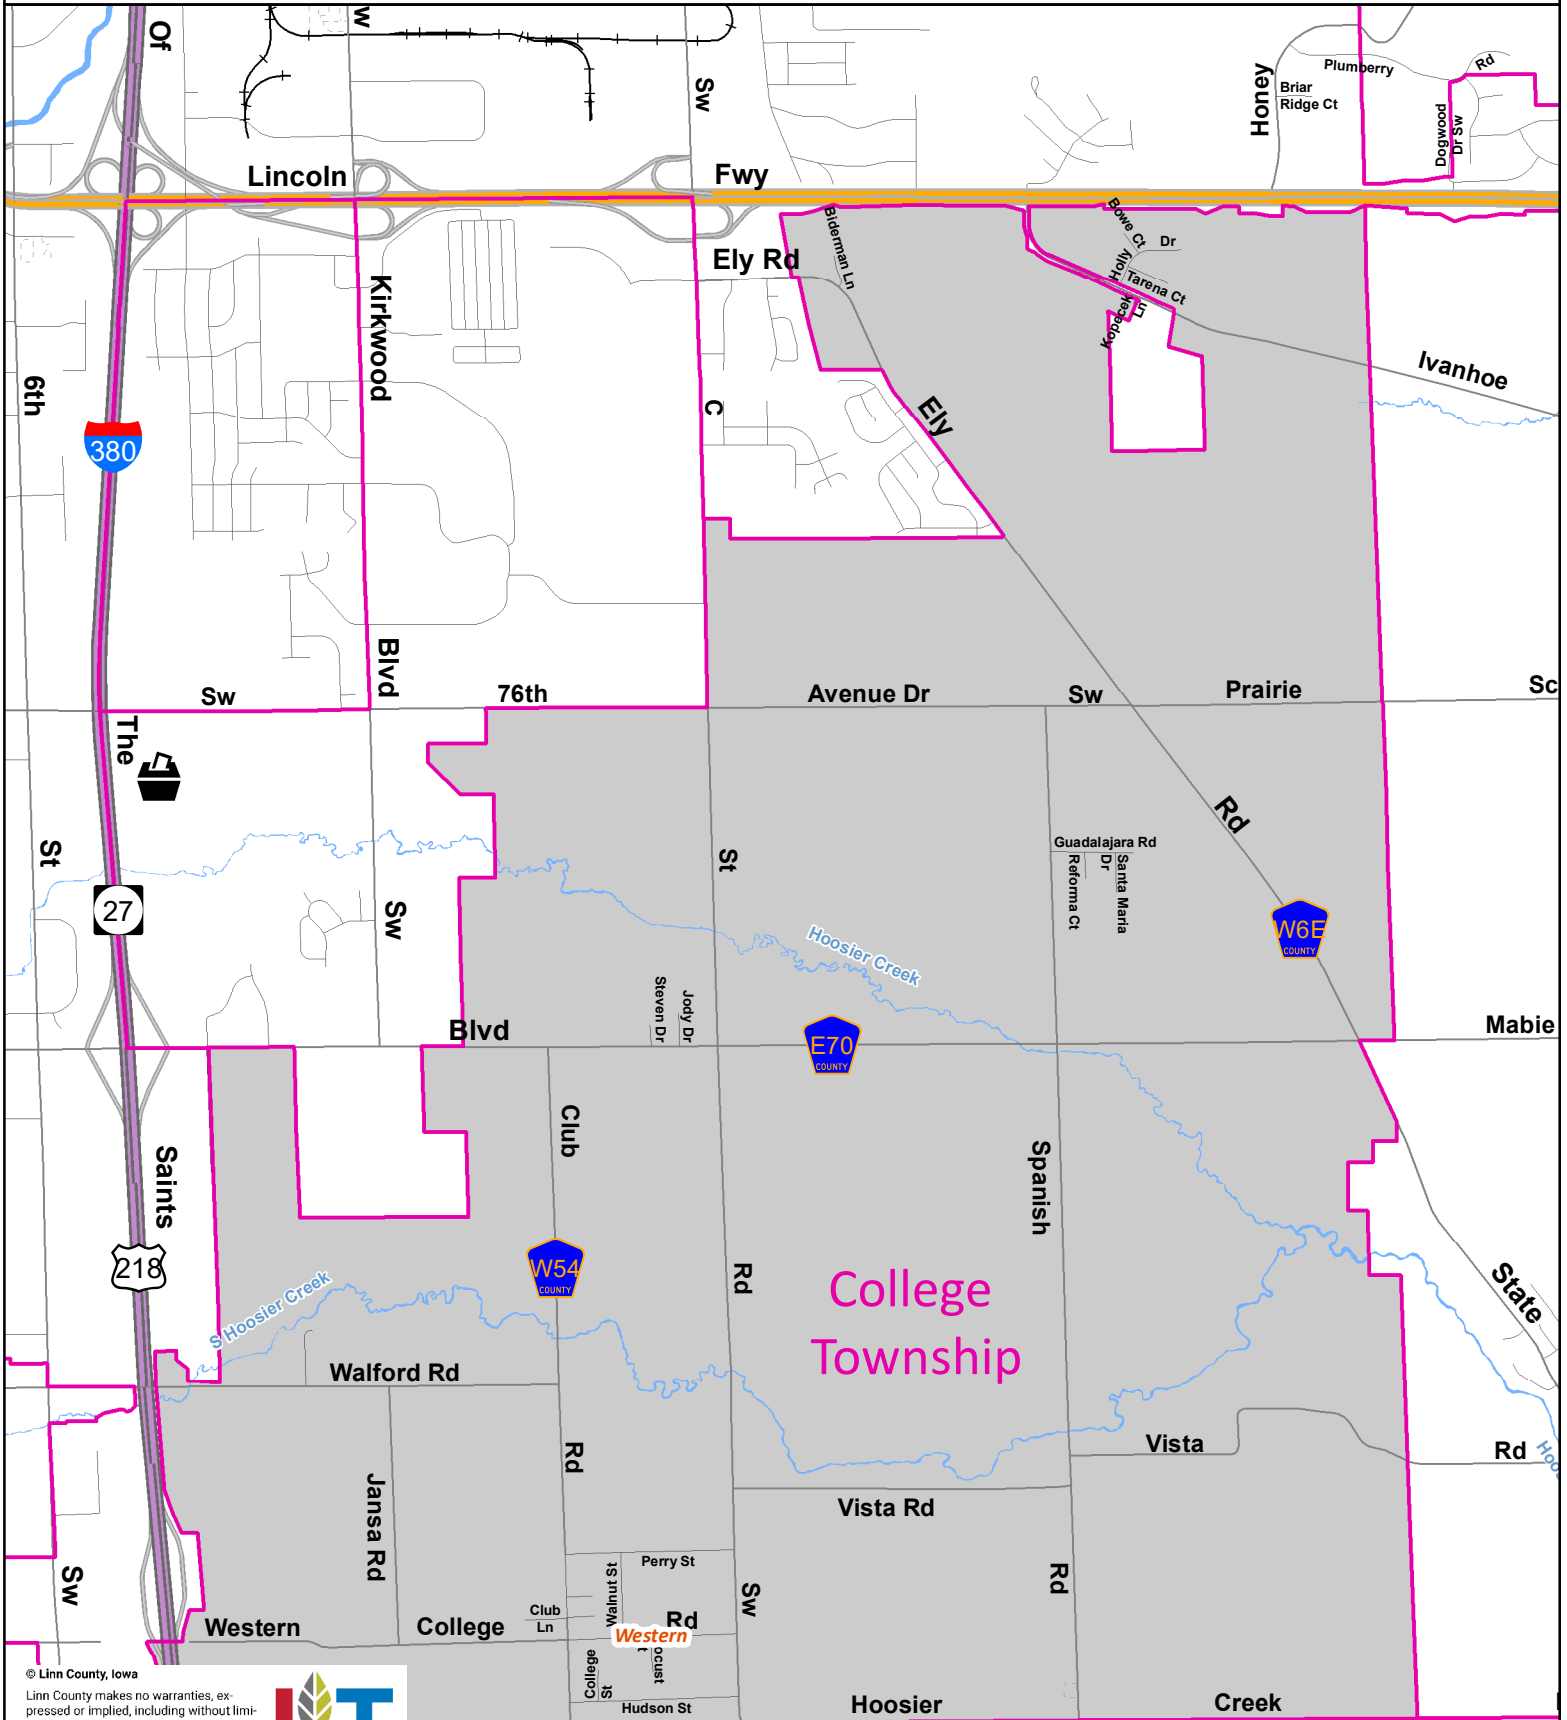

College Township Precinct

Polling Place: Prairie School District Office, 401 76th Ave SW, Cedar Rapids

Polling Place Precincts

© Linn County, Iowa

Linn County, Iowa
935 2nd St SW
Cedar Rapids, Iowa 52404
elections@linncounty.org
www.linncountyelections.org
Date: 4/15/2019