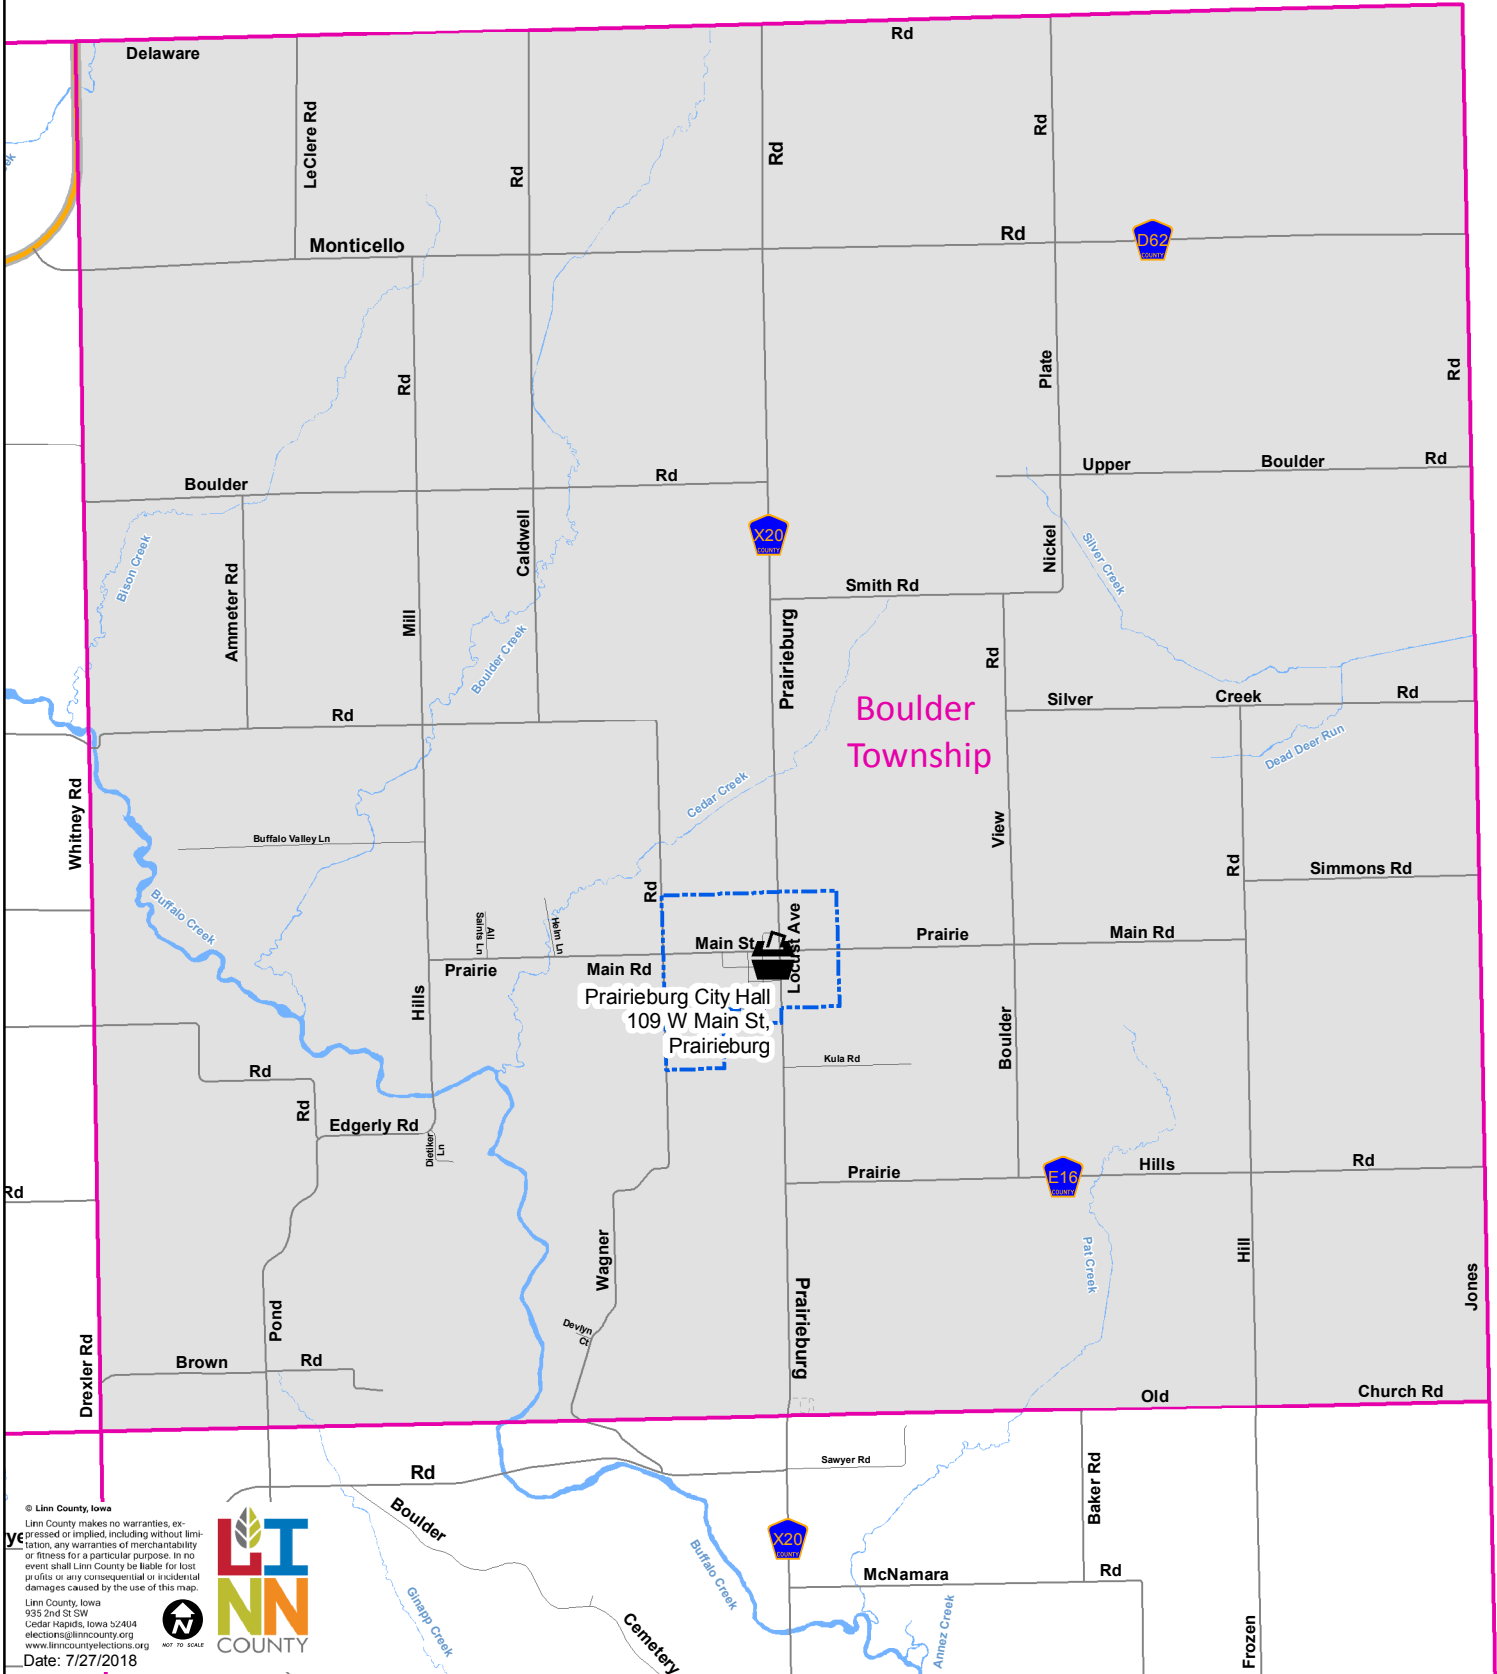

Boulder Township Precinct

Polling Place: Prairieburg City Hall, 109 W Main St, Prairieburg

Polling Place

Precinct

NOT TO SCALE