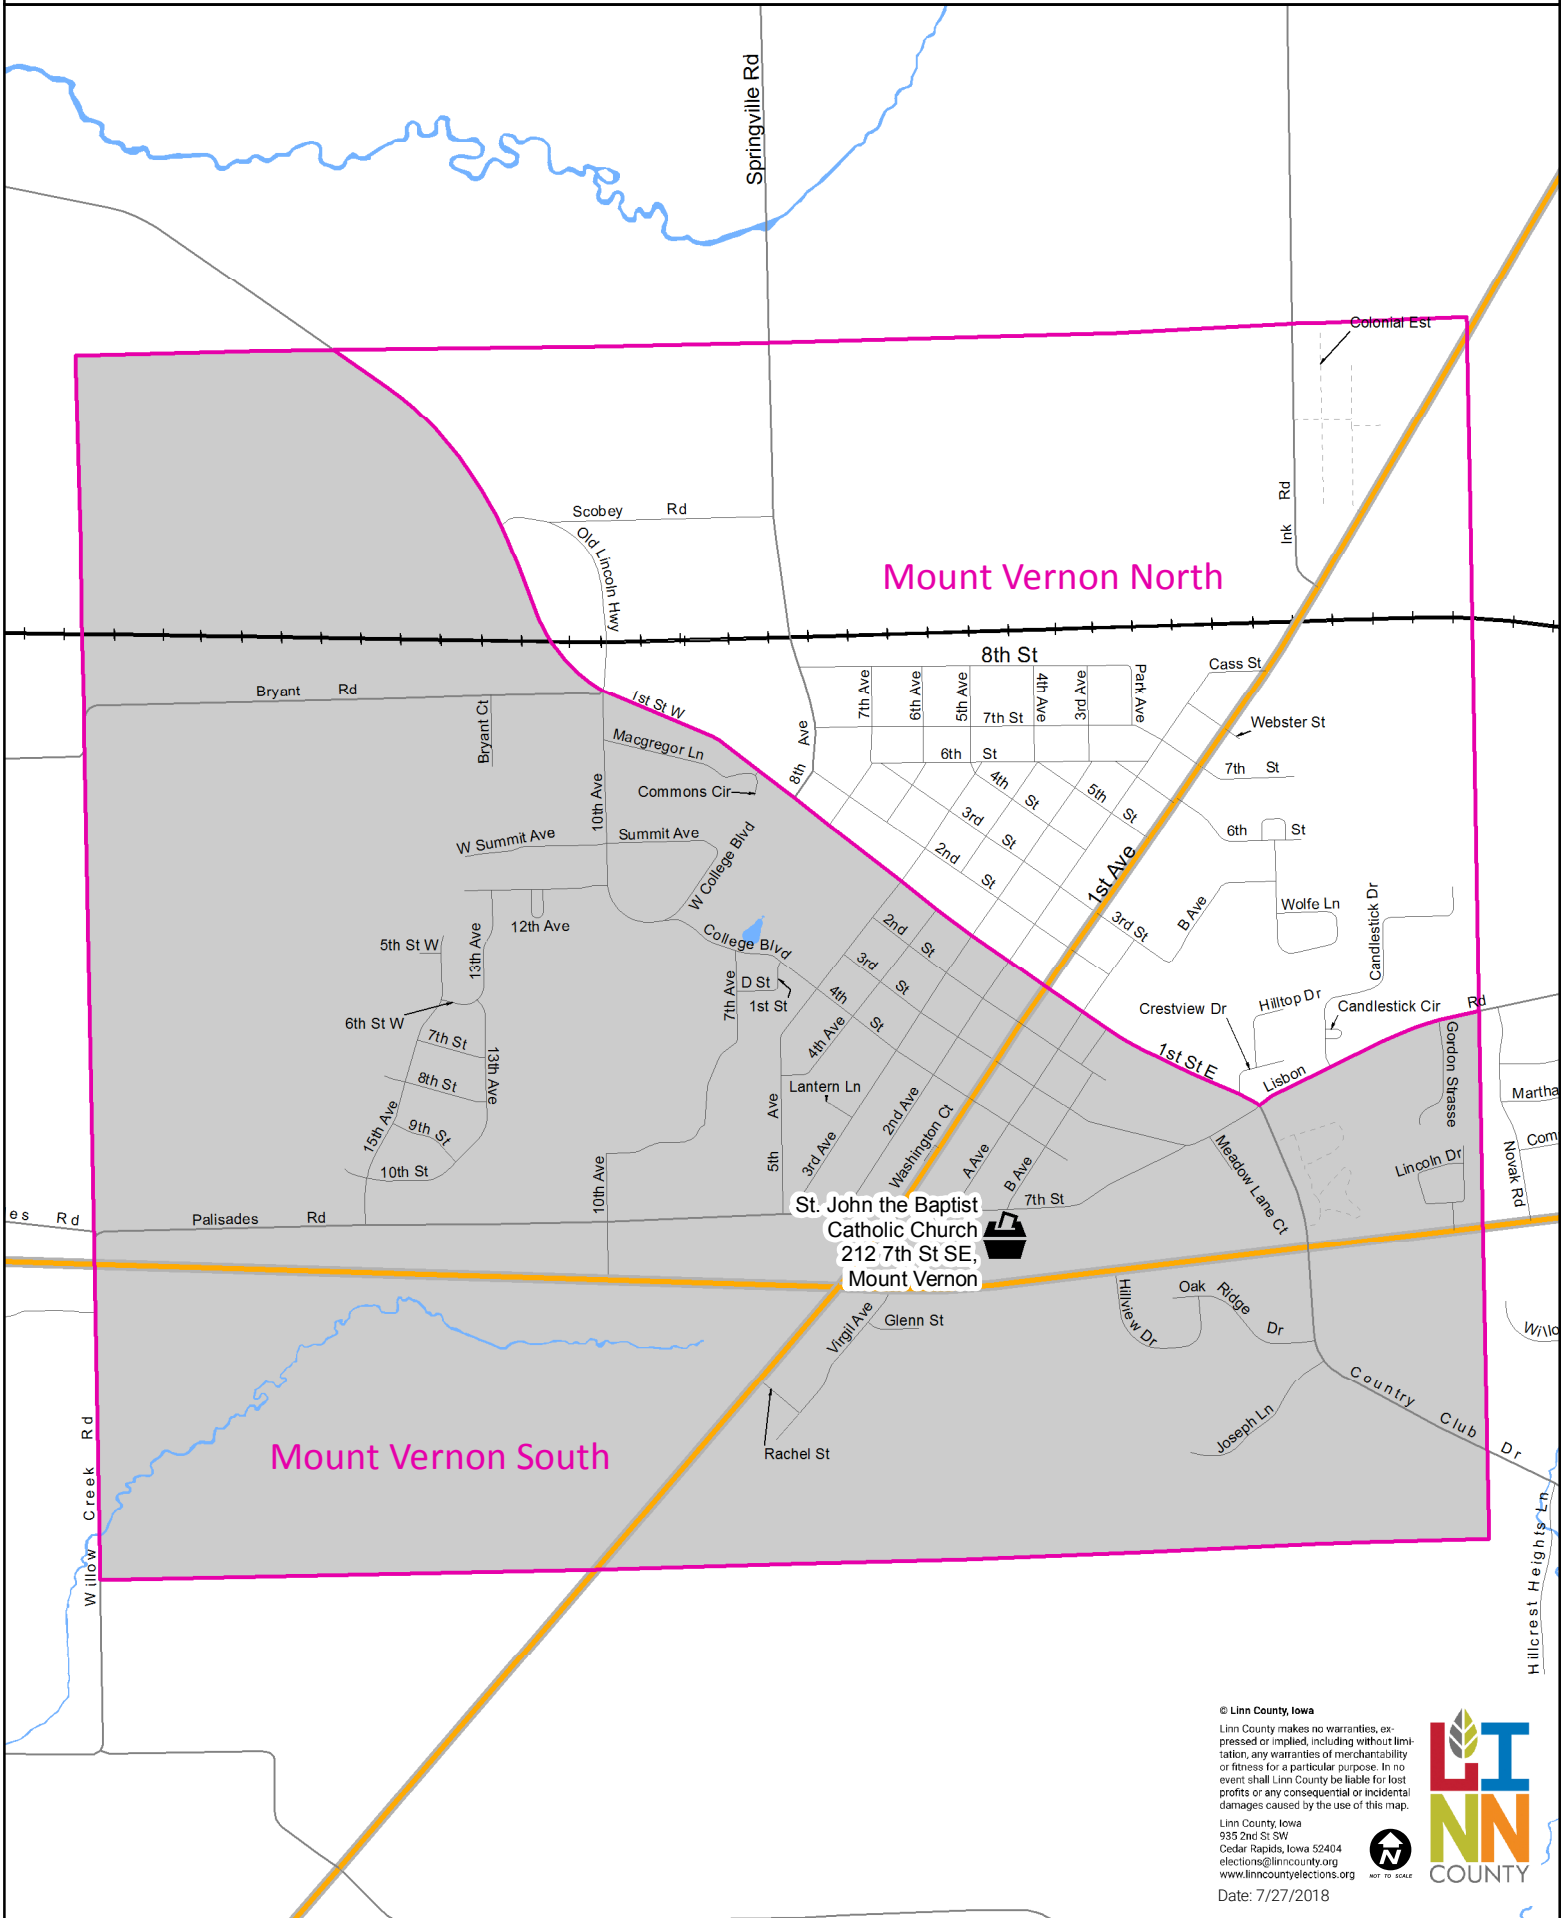

Mount Vernon South Precinct

Polling Place: St. John the Baptist Catholic Church, 212 7th St SE, Mount Vernon

Polling Place

Precinct