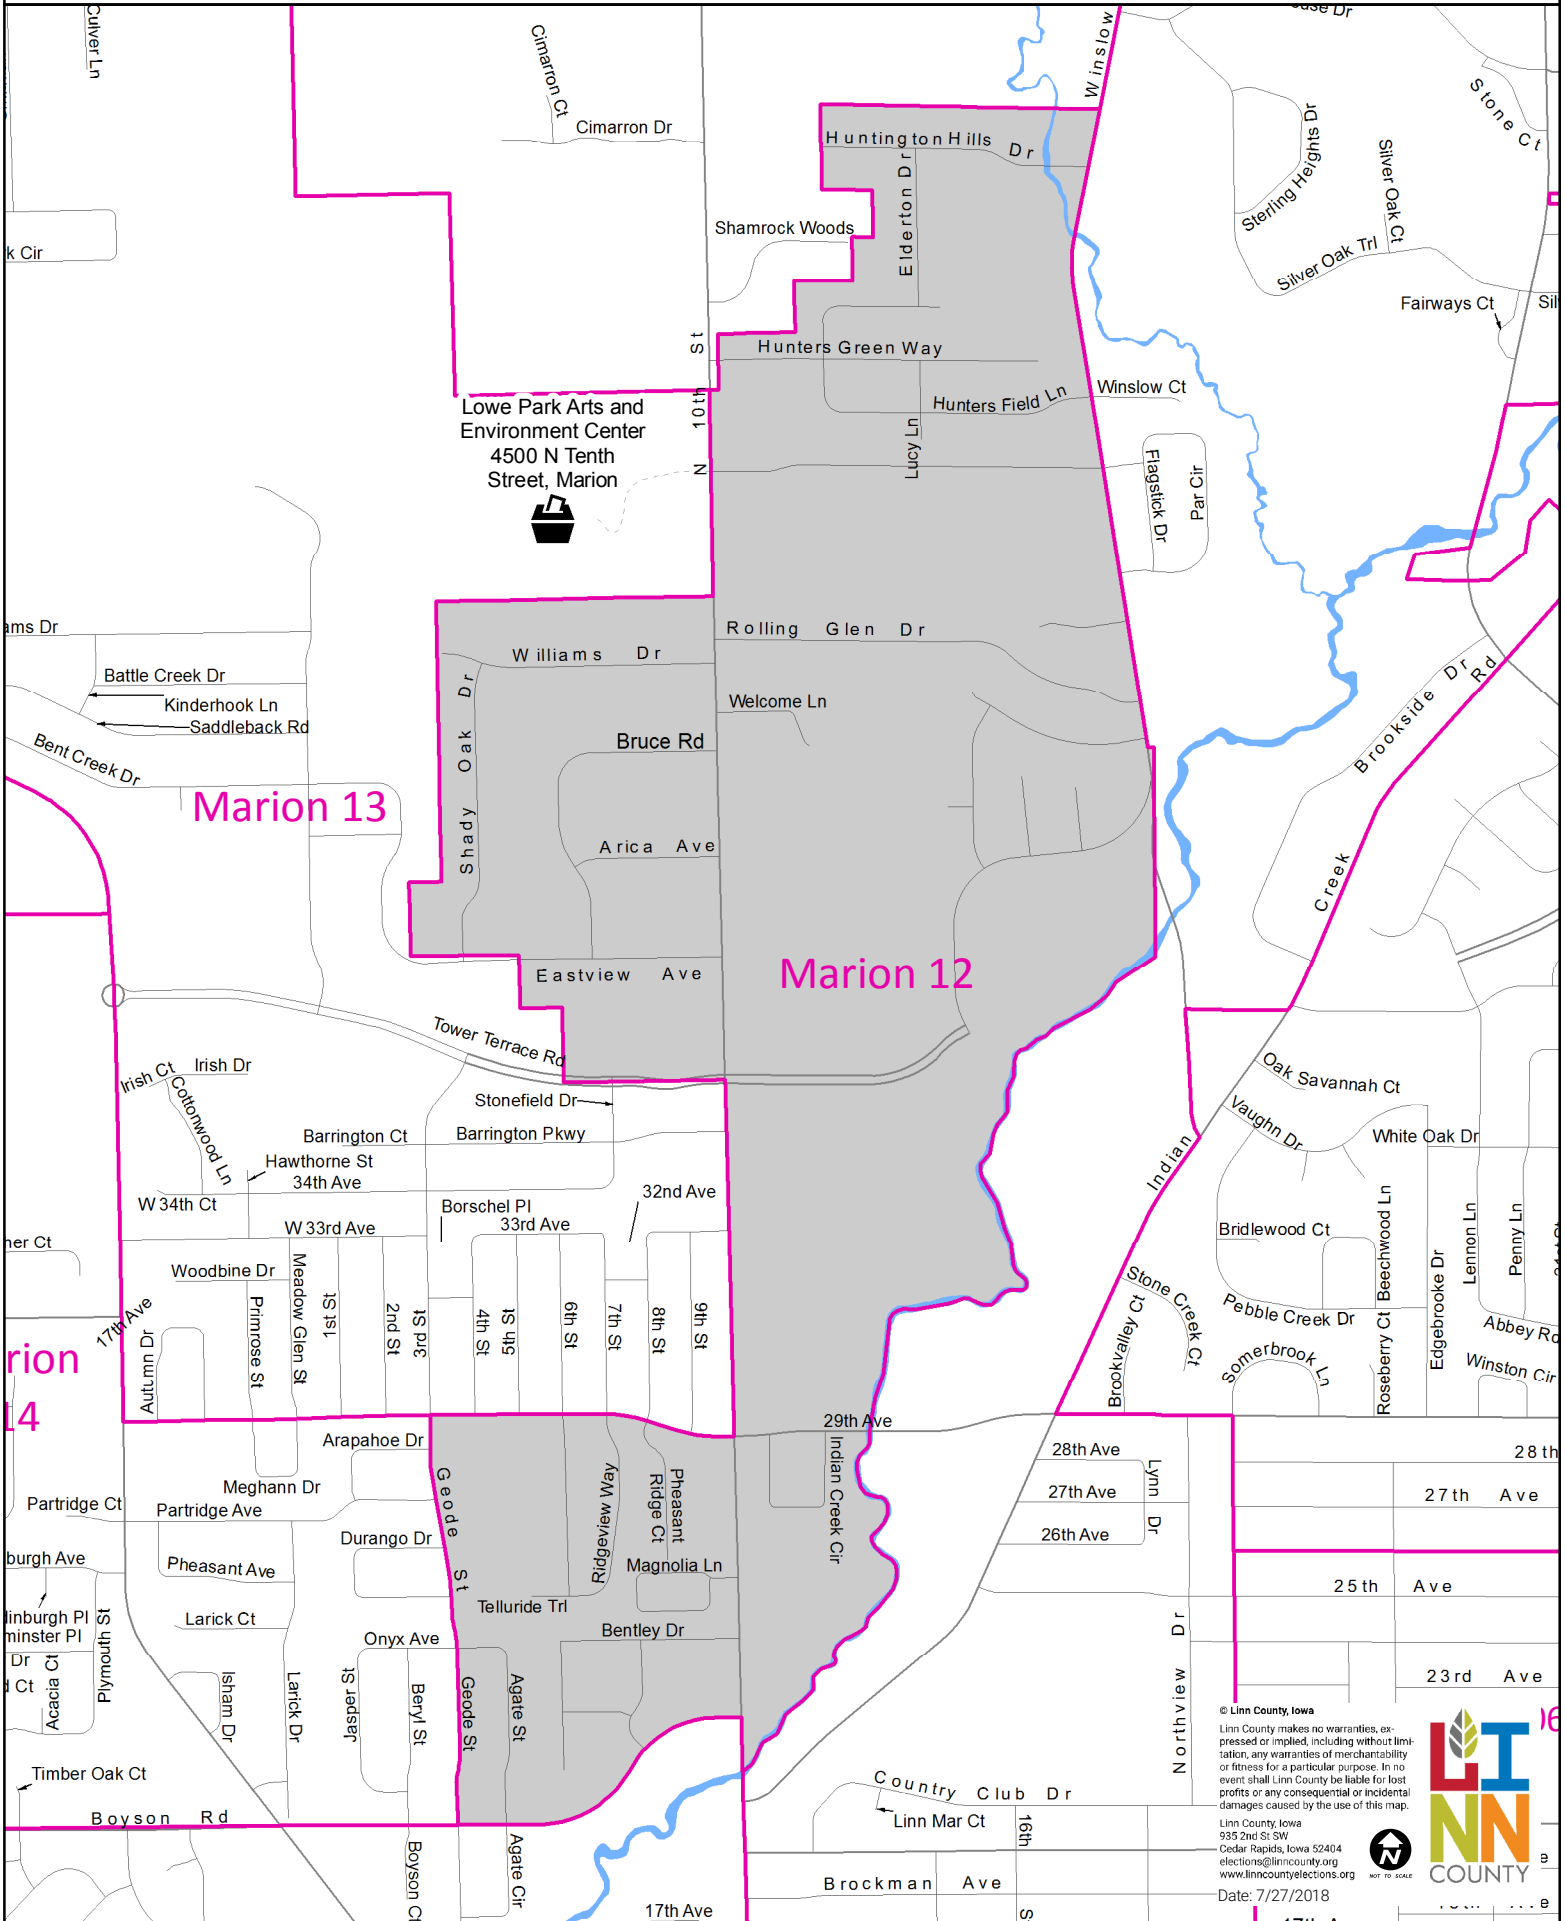

Marion 12 Precinct

Polling Place  Precinct

Polling Place: Lowe Park Arts and Environment Center, 4500 N Tenth Street, Marion

© Linn County, Iowa
Linn County makes no warranties, expressed or implied, including without limitation, any warranties of merchantability or fitness for a particular purpose. In no event shall Linn County be liable for lost profits or any consequential or incidental damages caused by the use of this map.

Linn County Iowa
935 2nd St SW
Cedar Rapids, Iowa 52404
elections@linncounty.org
www.linncountyelections.org
Date: 7/27/2018