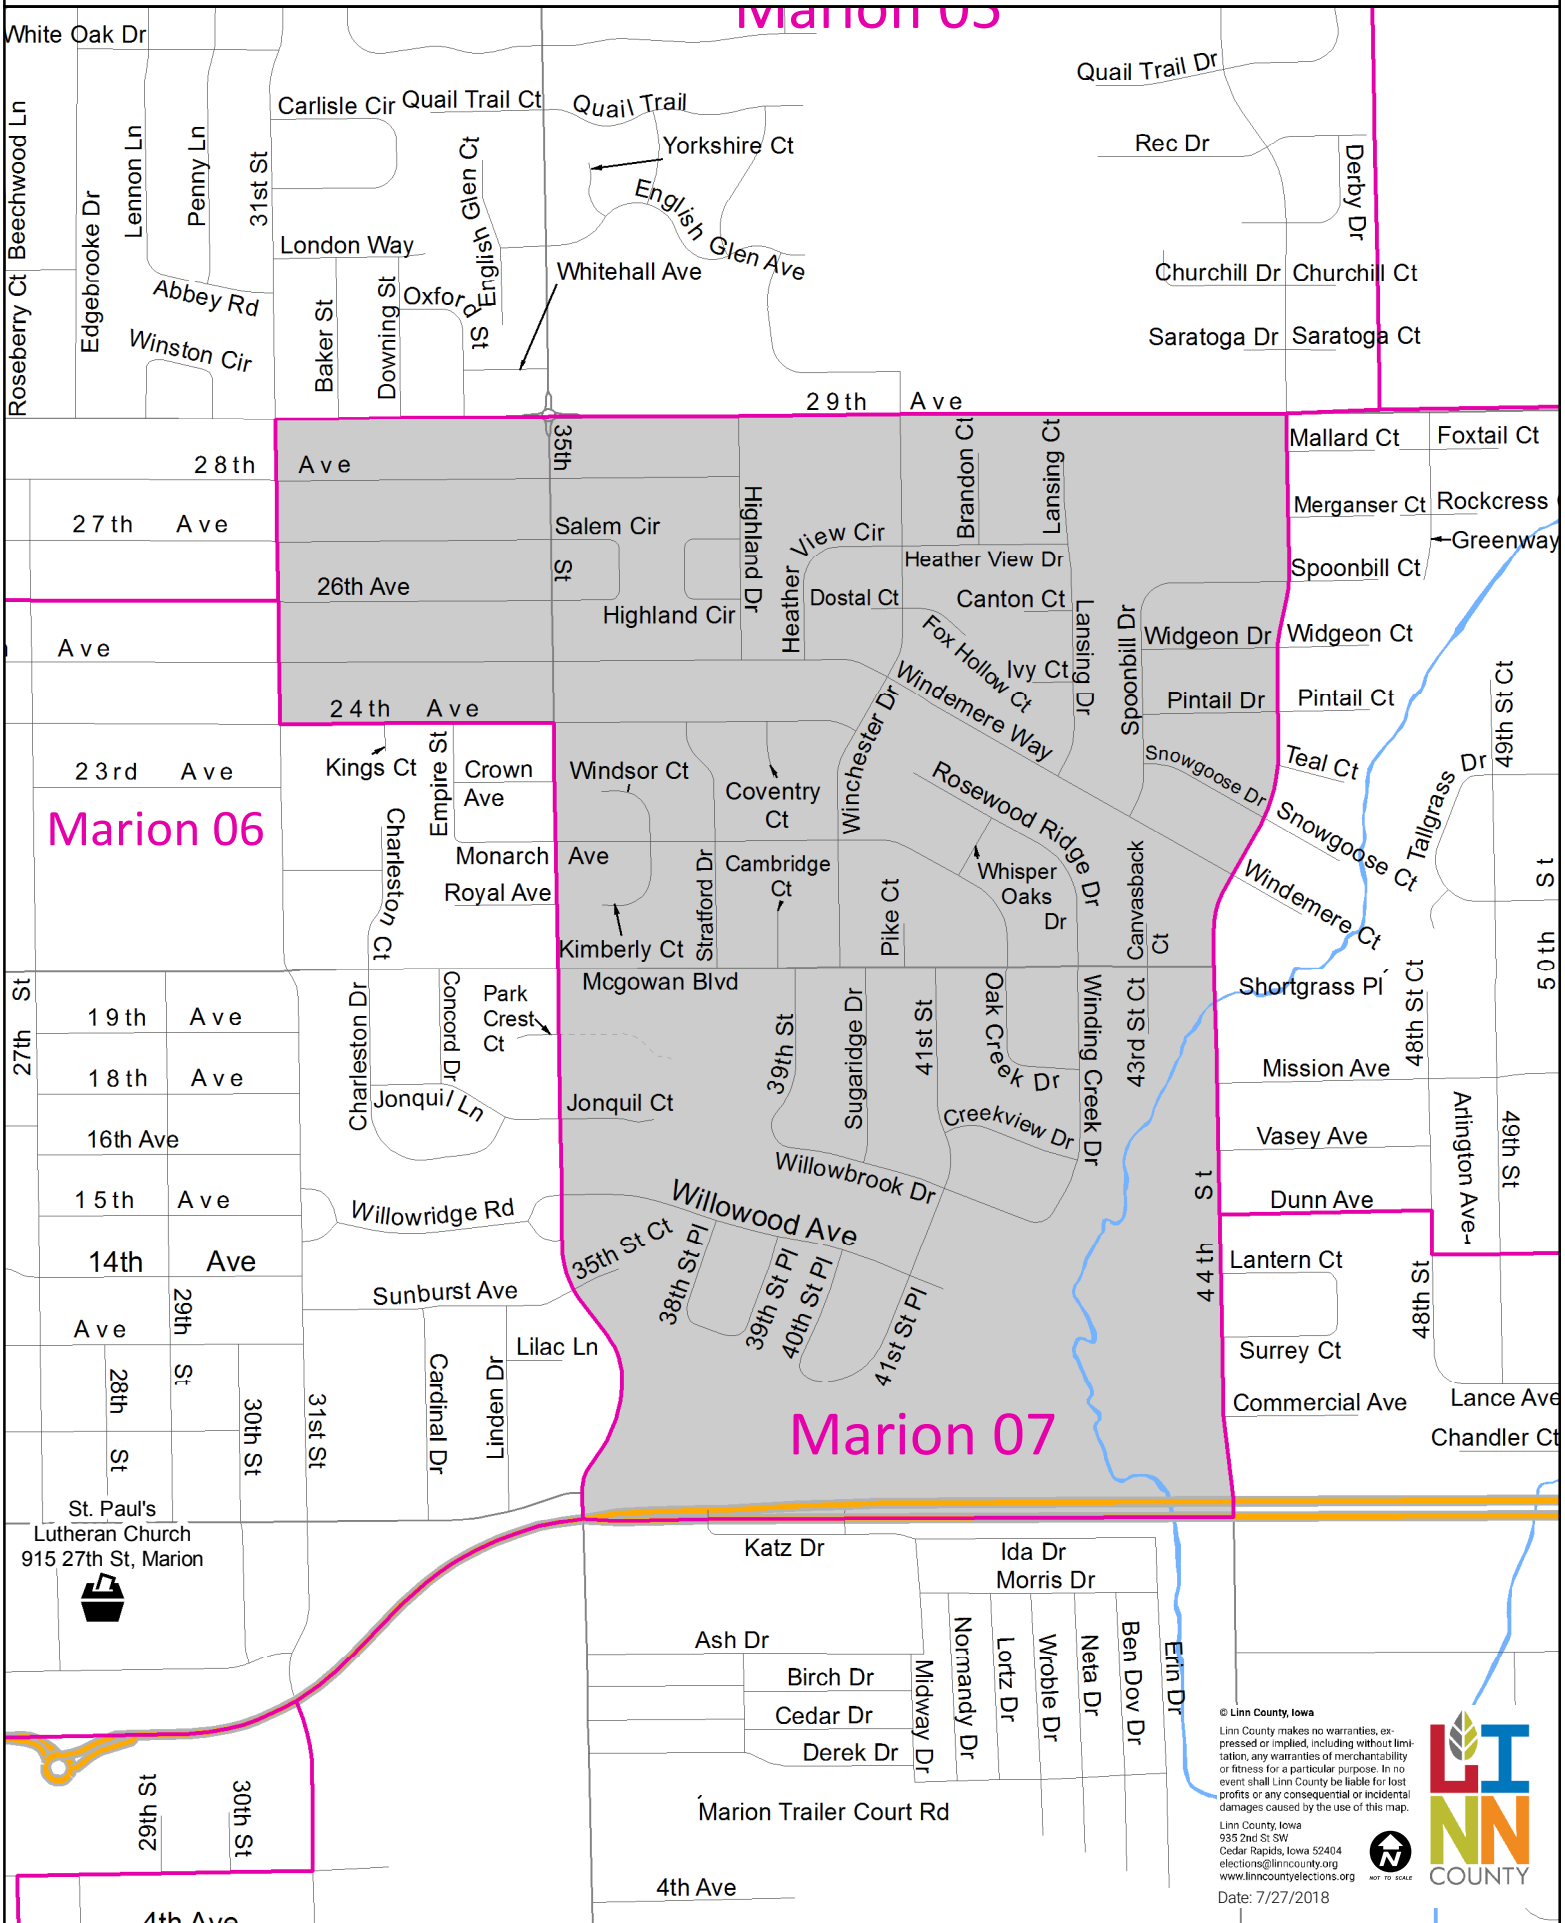

Marion 07 Precinct

Polling Place: St. Paul's Lutheran Church, 915 27th St, Marion

Polling Place

Precinct