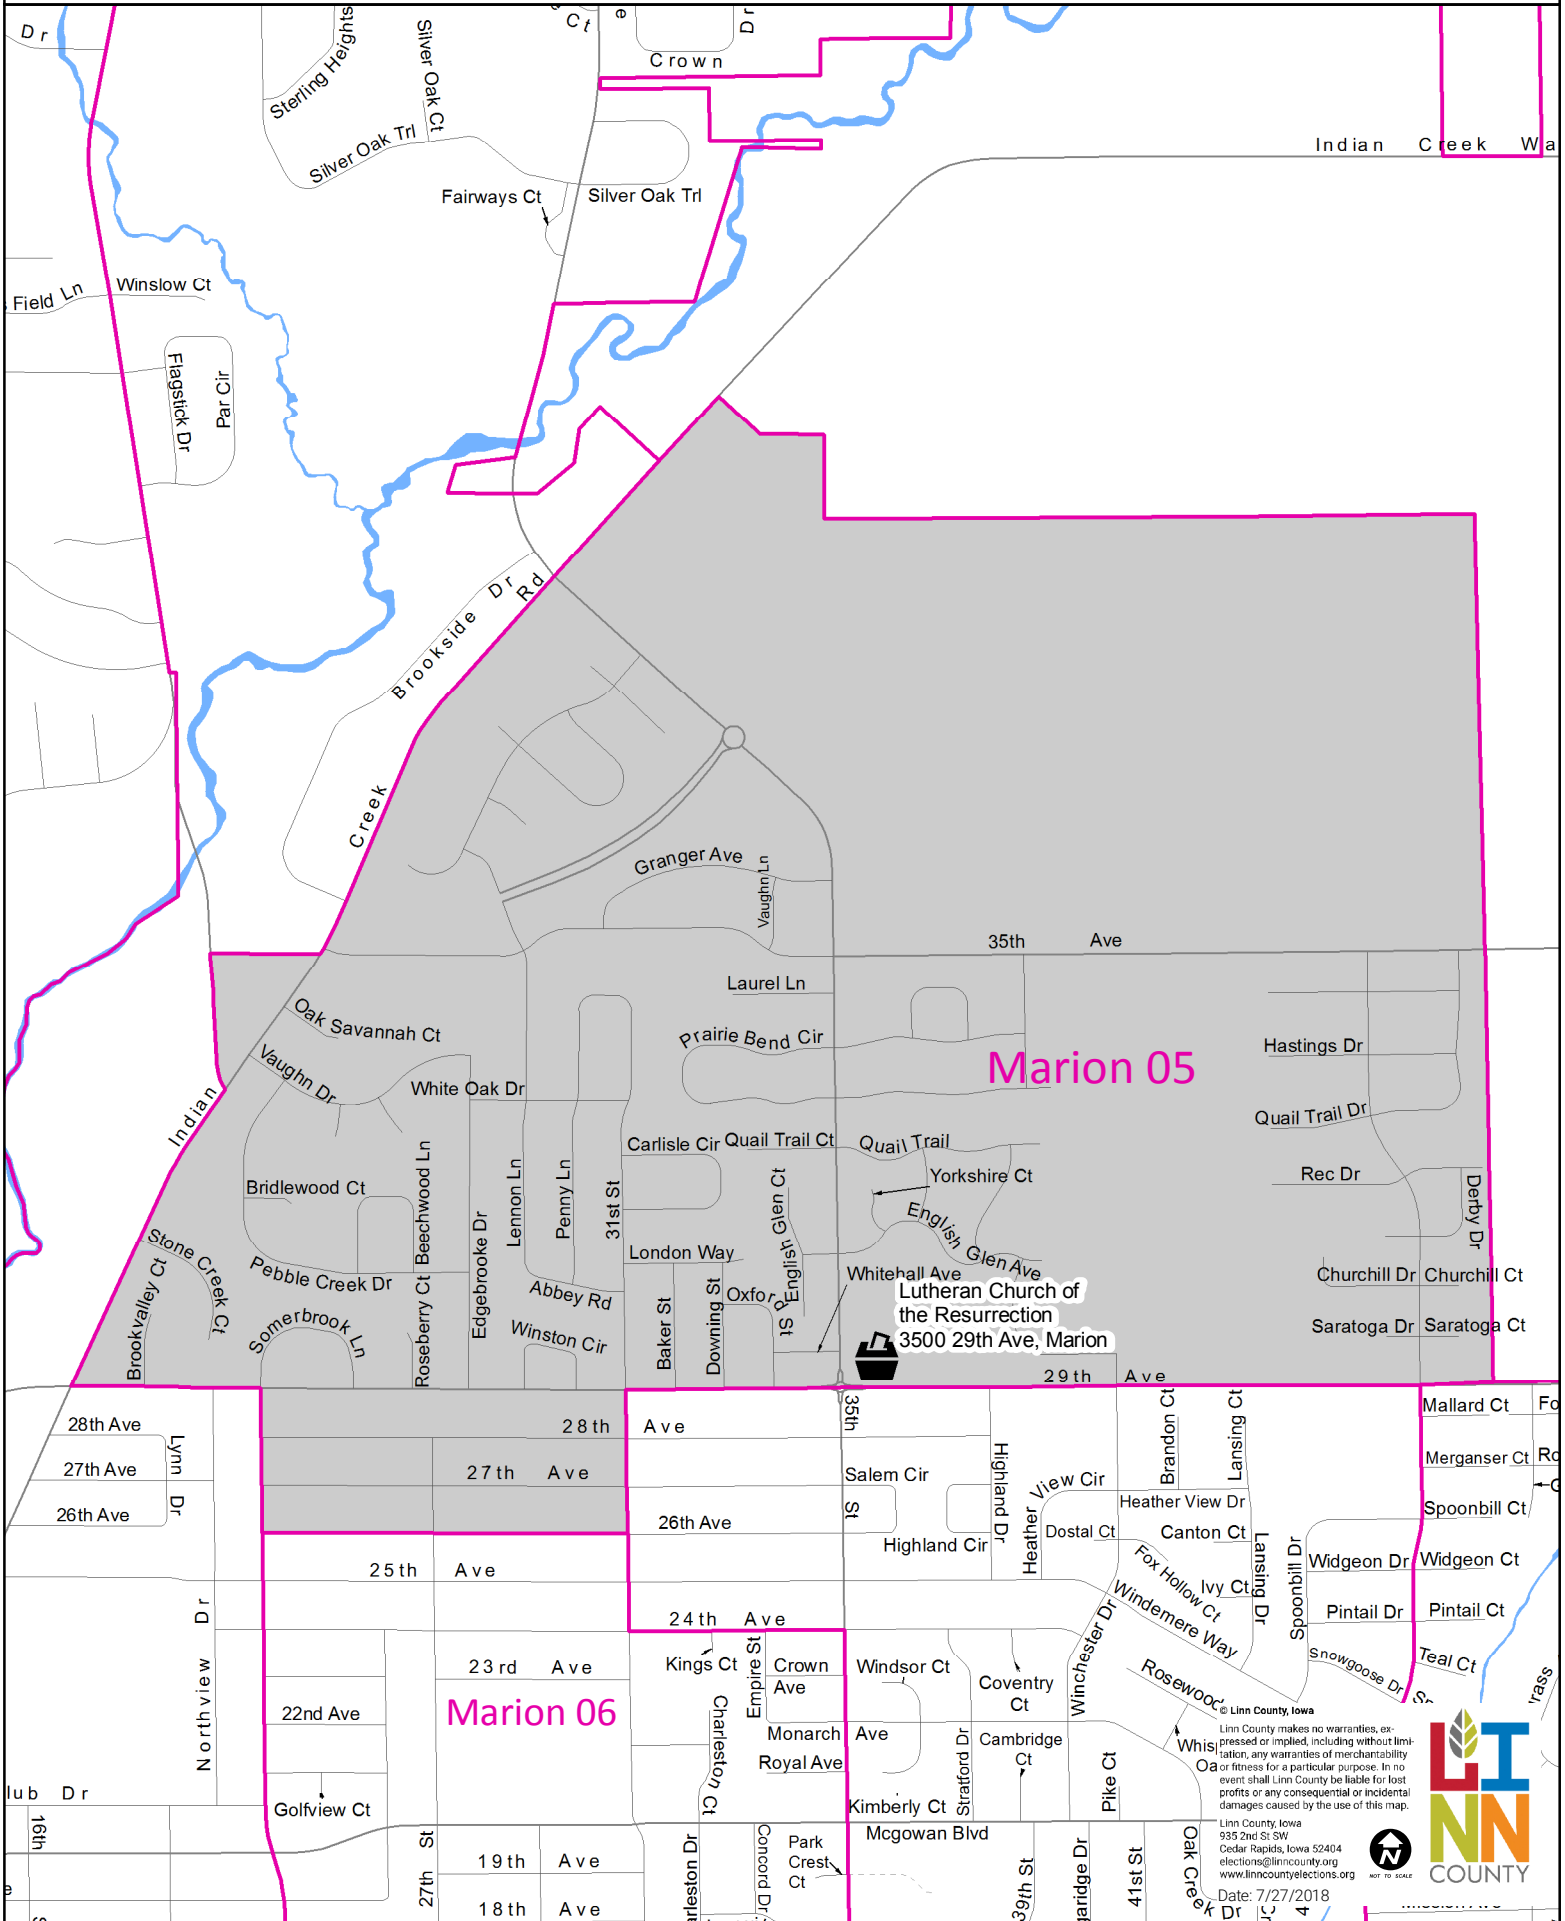

# Marion 05 Precinct

Polling Place: Lutheran Church of the Resurrection, 3500 29th Ave, Marion

Polling Place

Precinct

Marion 05

Marion 06

© Linn County, Iowa  
Linn County makes no warranties, expressed or implied, including without limitation, any warranties of merchantability or fitness for a particular purpose. In no event shall Linn County be liable for lost profits or any consequential or incidental damages caused by the use of this map.

Linn County, Iowa  
935 2nd St SW  
Cedar Rapids, Iowa 52404  
elections@linncounty.org  
www.linncountyelections.org

Date: 7/27/2018