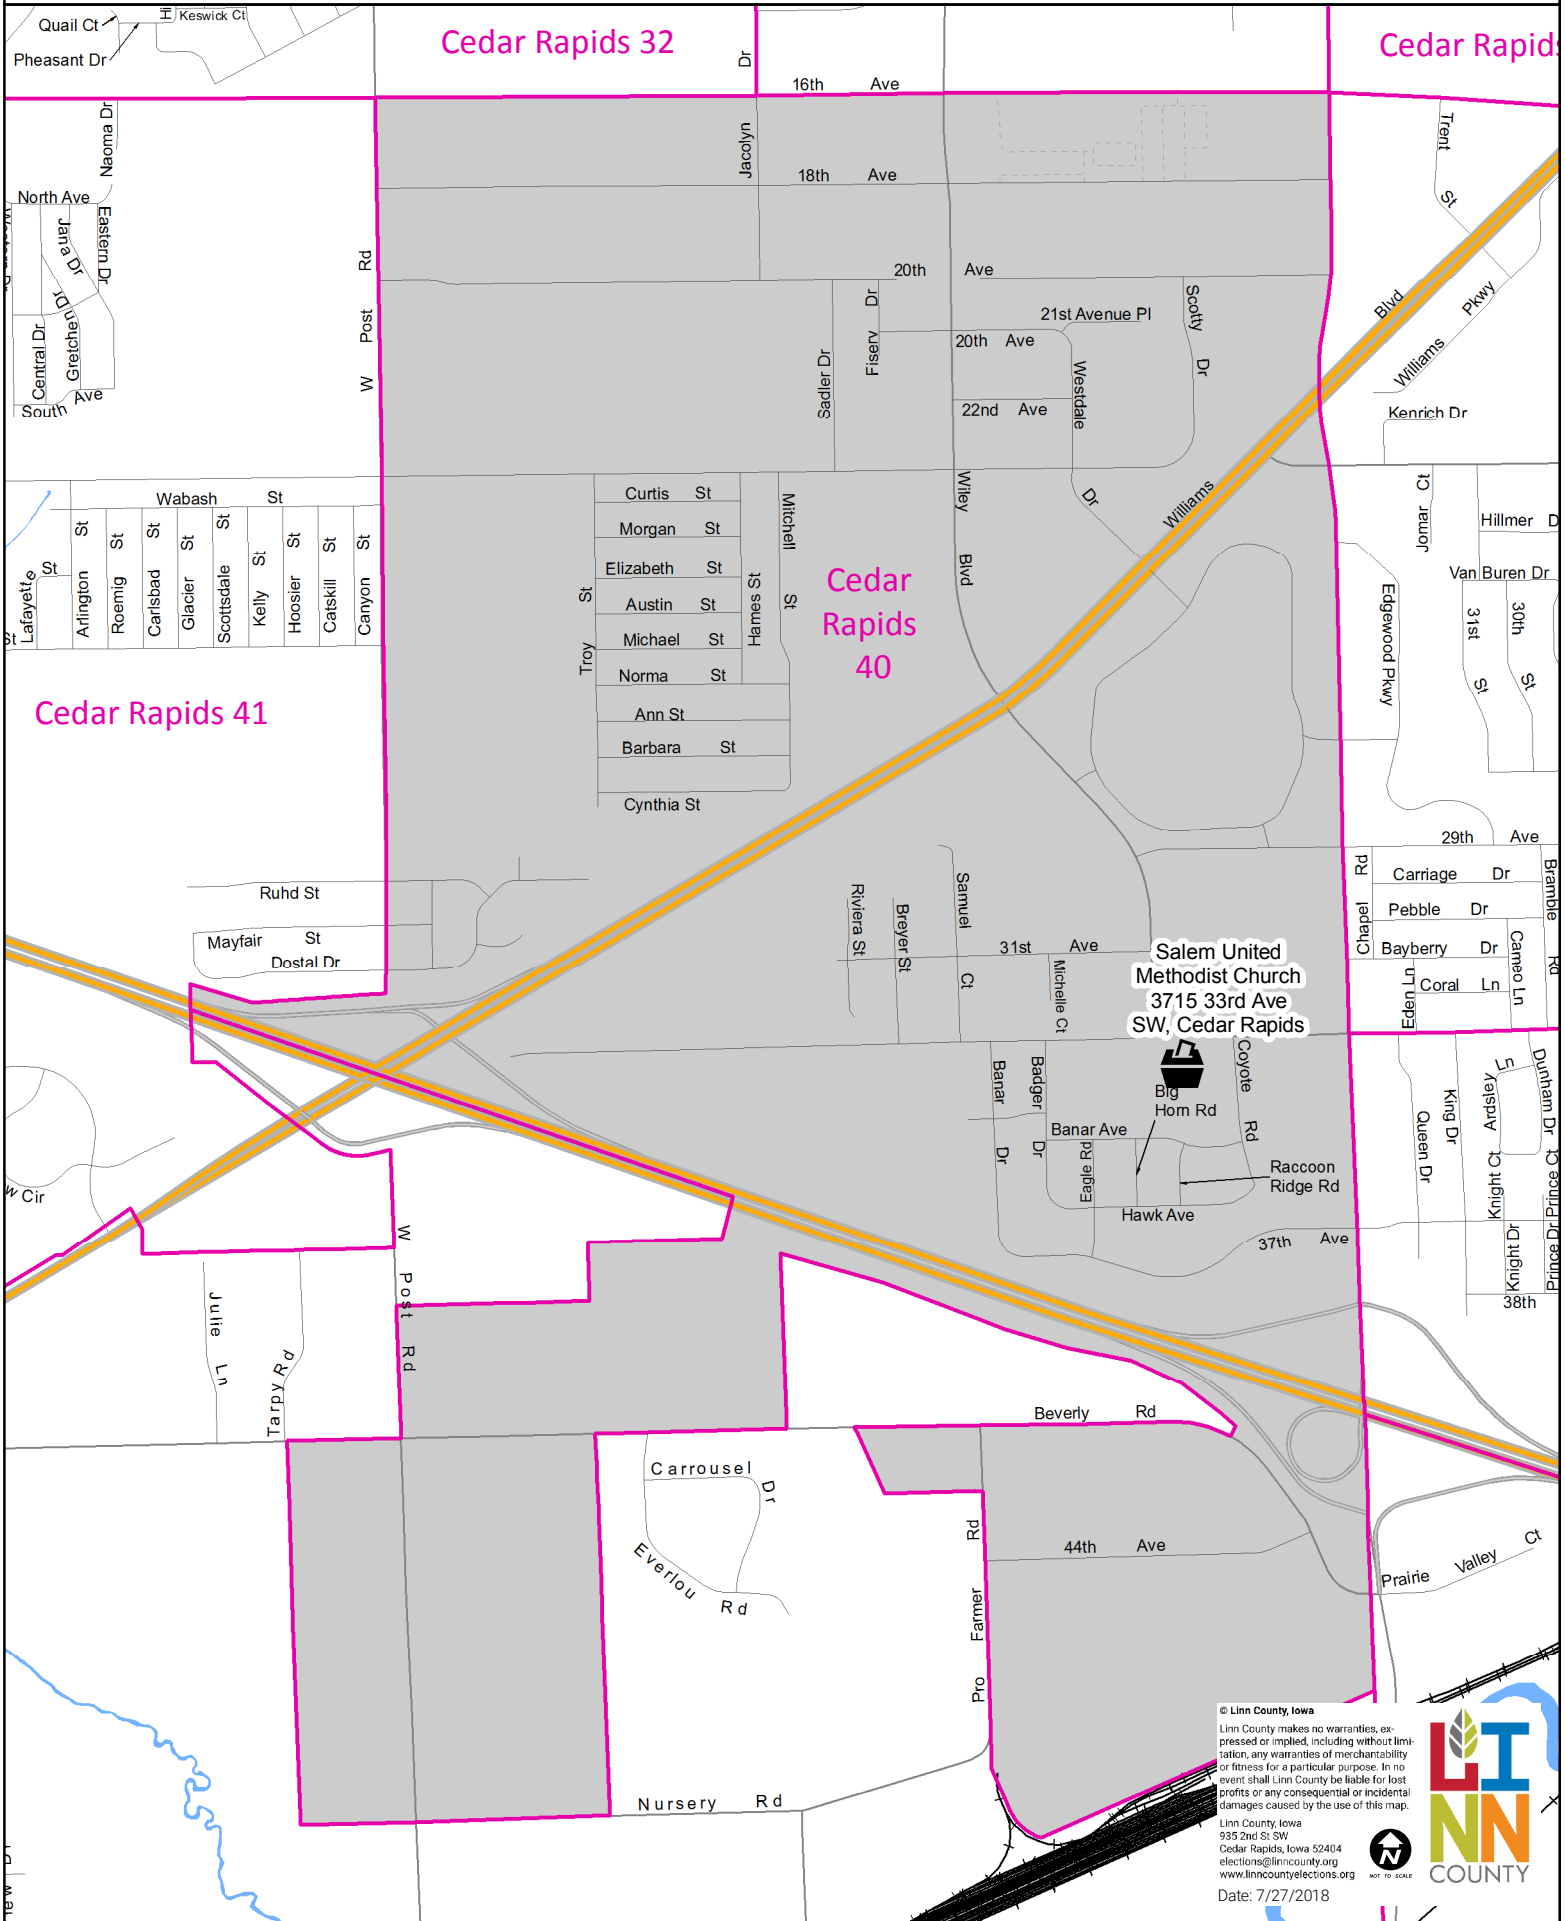

Cedar Rapids 40 Precinct

Polling Place: Salem United Methodist Church, 3715 33rd Ave SW, Cedar Rapids

Polling Place

Precinct

Salem United Methodist Church
3715 33rd Ave
SW, Cedar Rapids