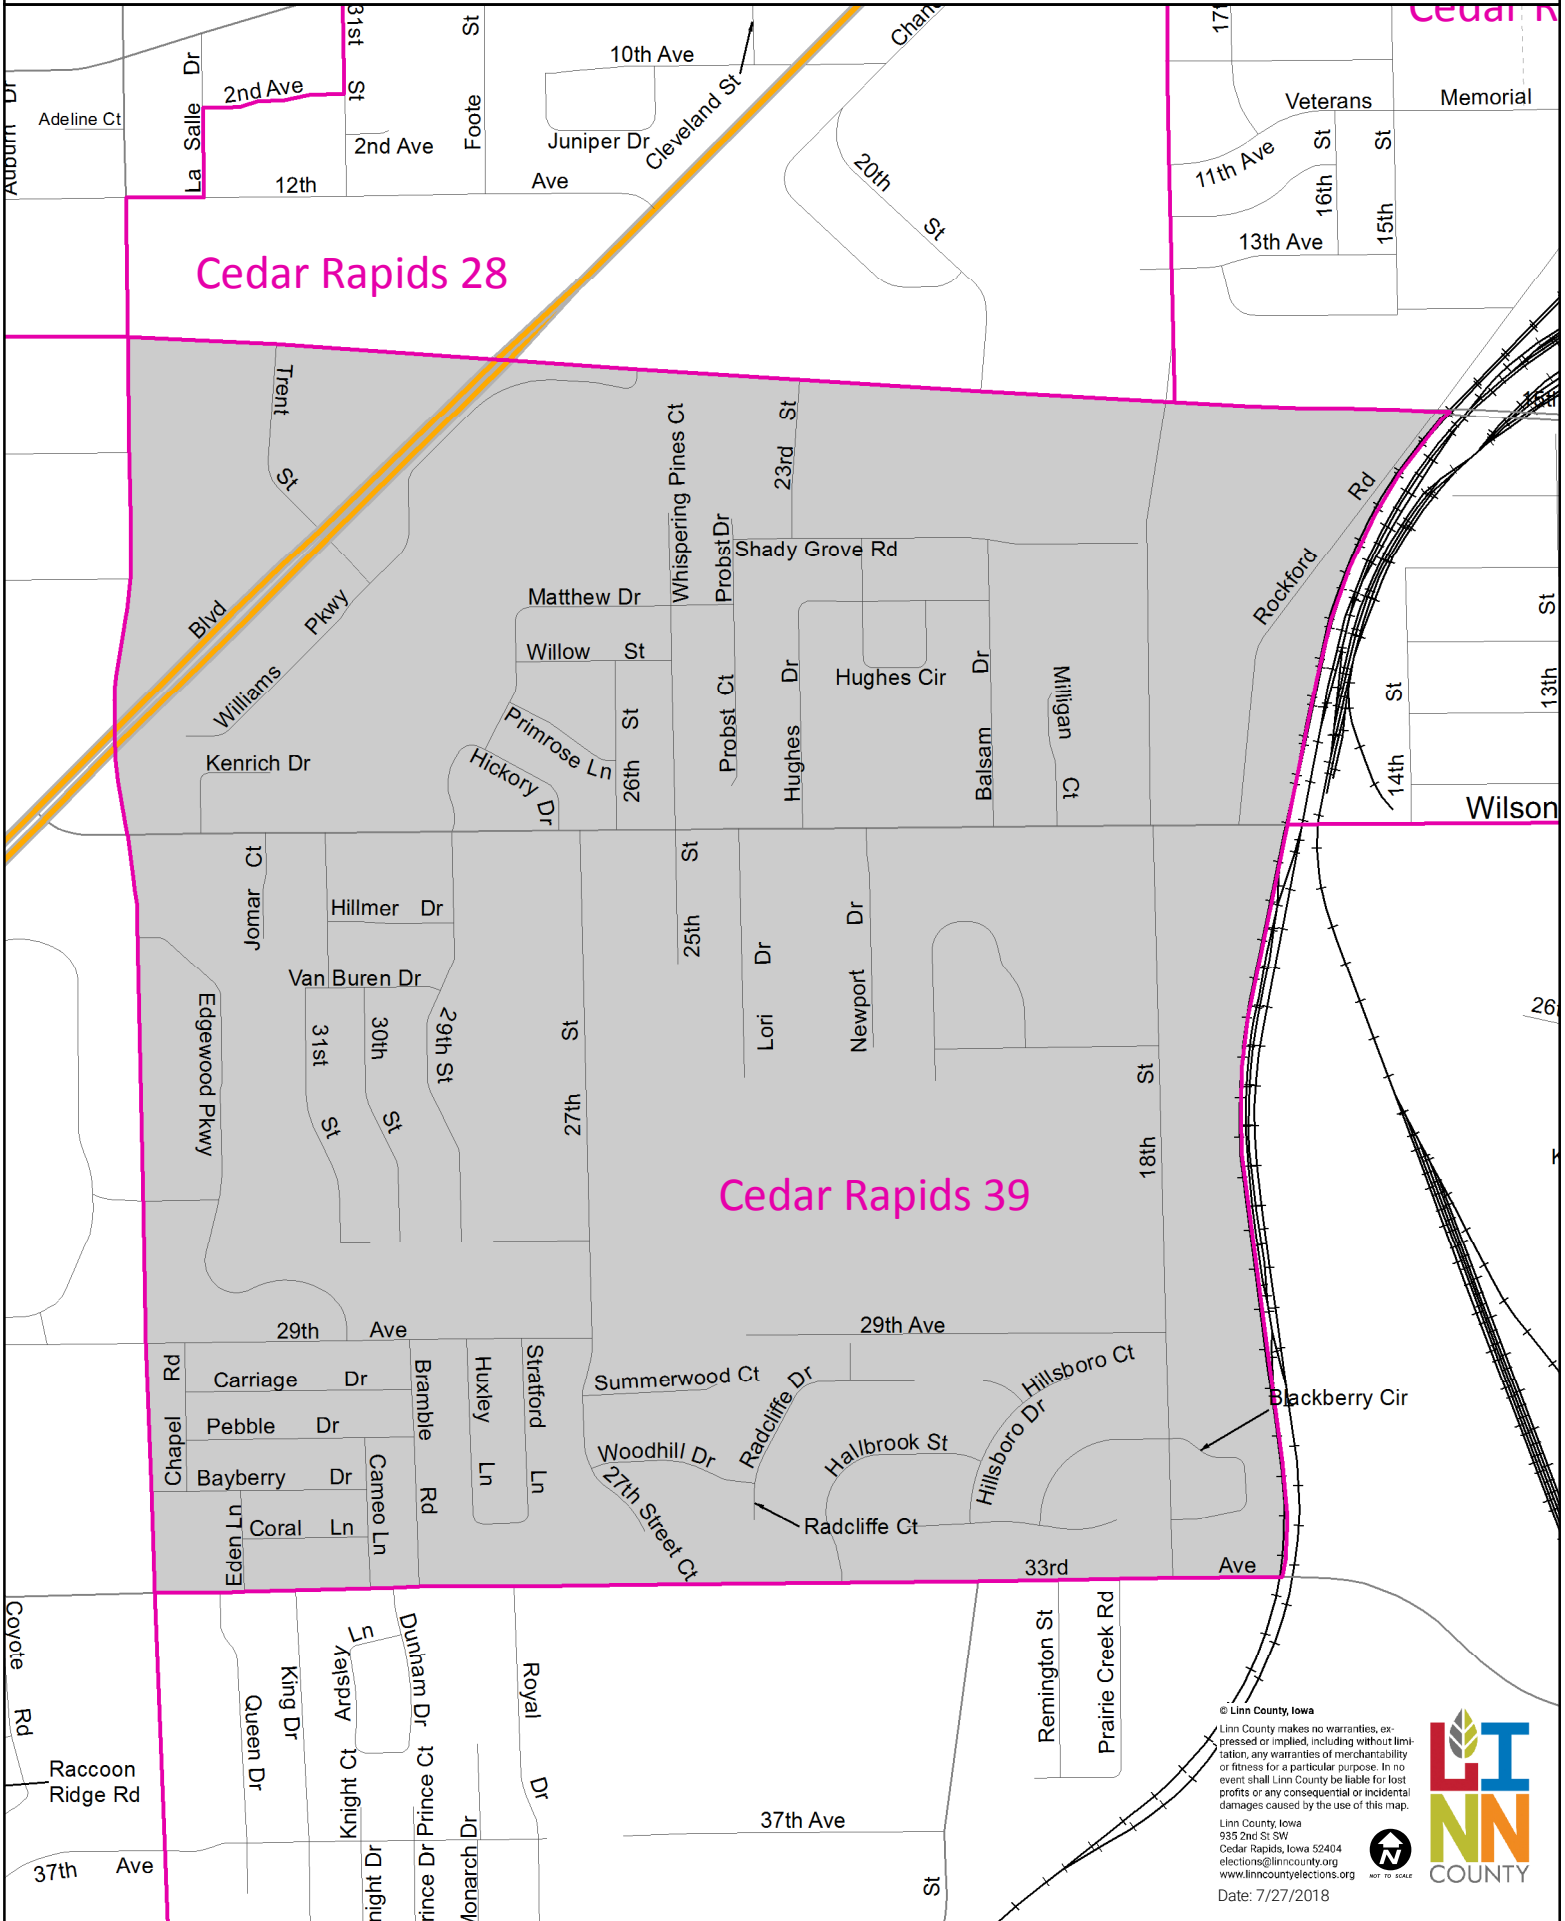

Cedar Rapids 39 Precinct

Polling Place: Linn County Community Services Building, 1240 26th Avenue Ct SW, Cedar Rapids

Polling Place

Precinct

Cedar Rapids 28

Cedar Rapids 39