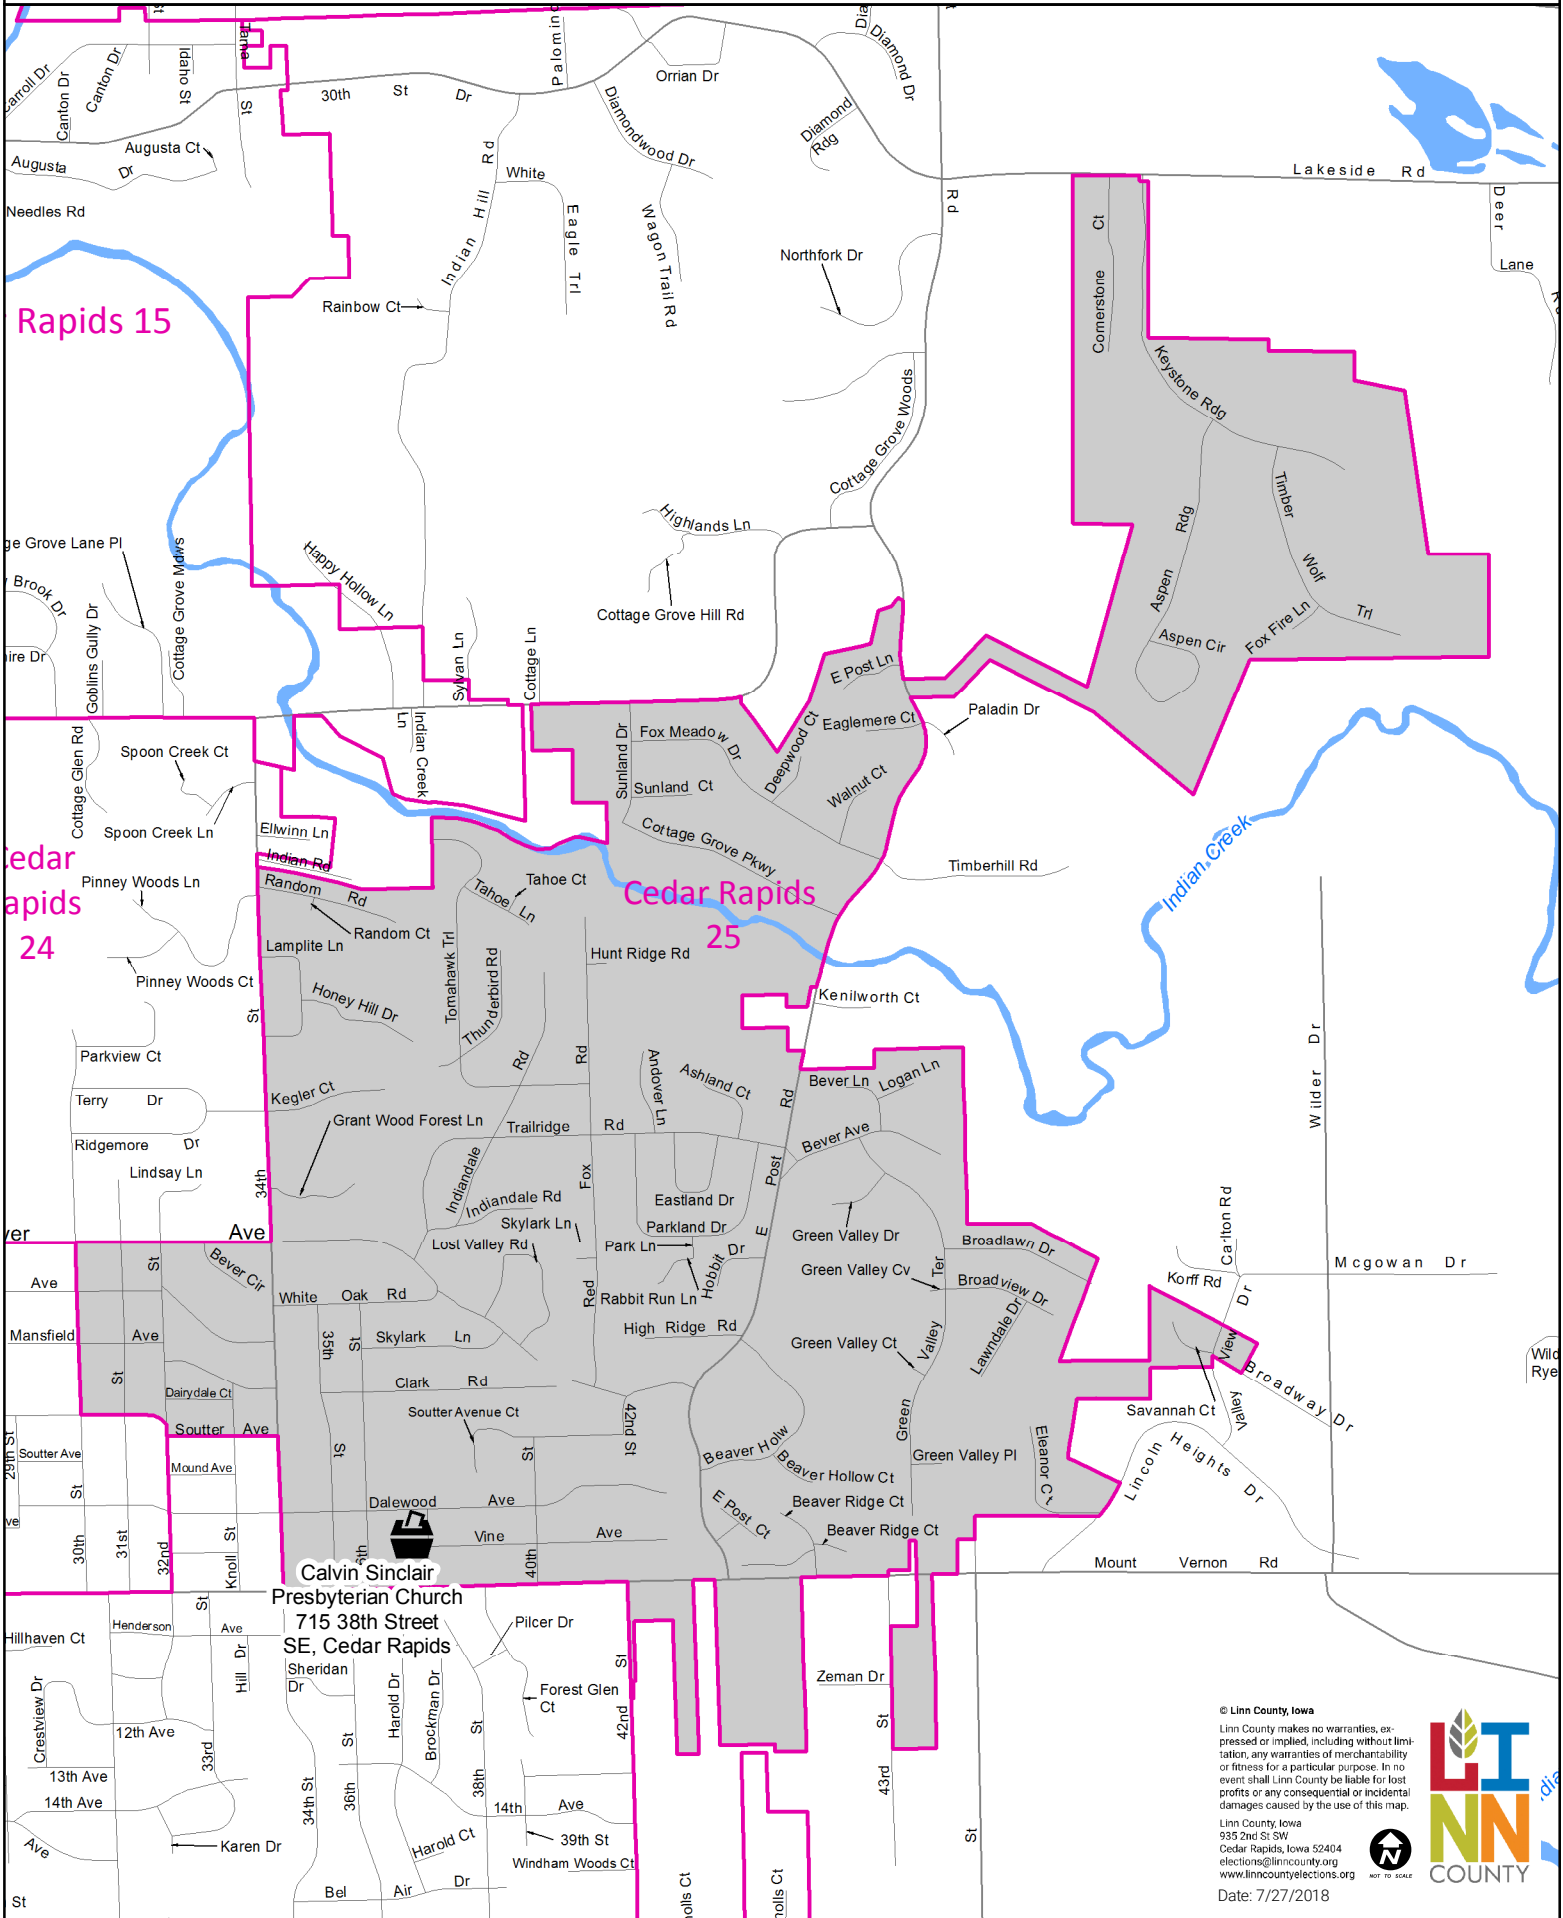

Cedar Rapids 25 Precinct

Polling Place

Precinct

Polling Place: Calvin Sinclair Presbyterian Church, 715 38th Street SE, Cedar Rapids