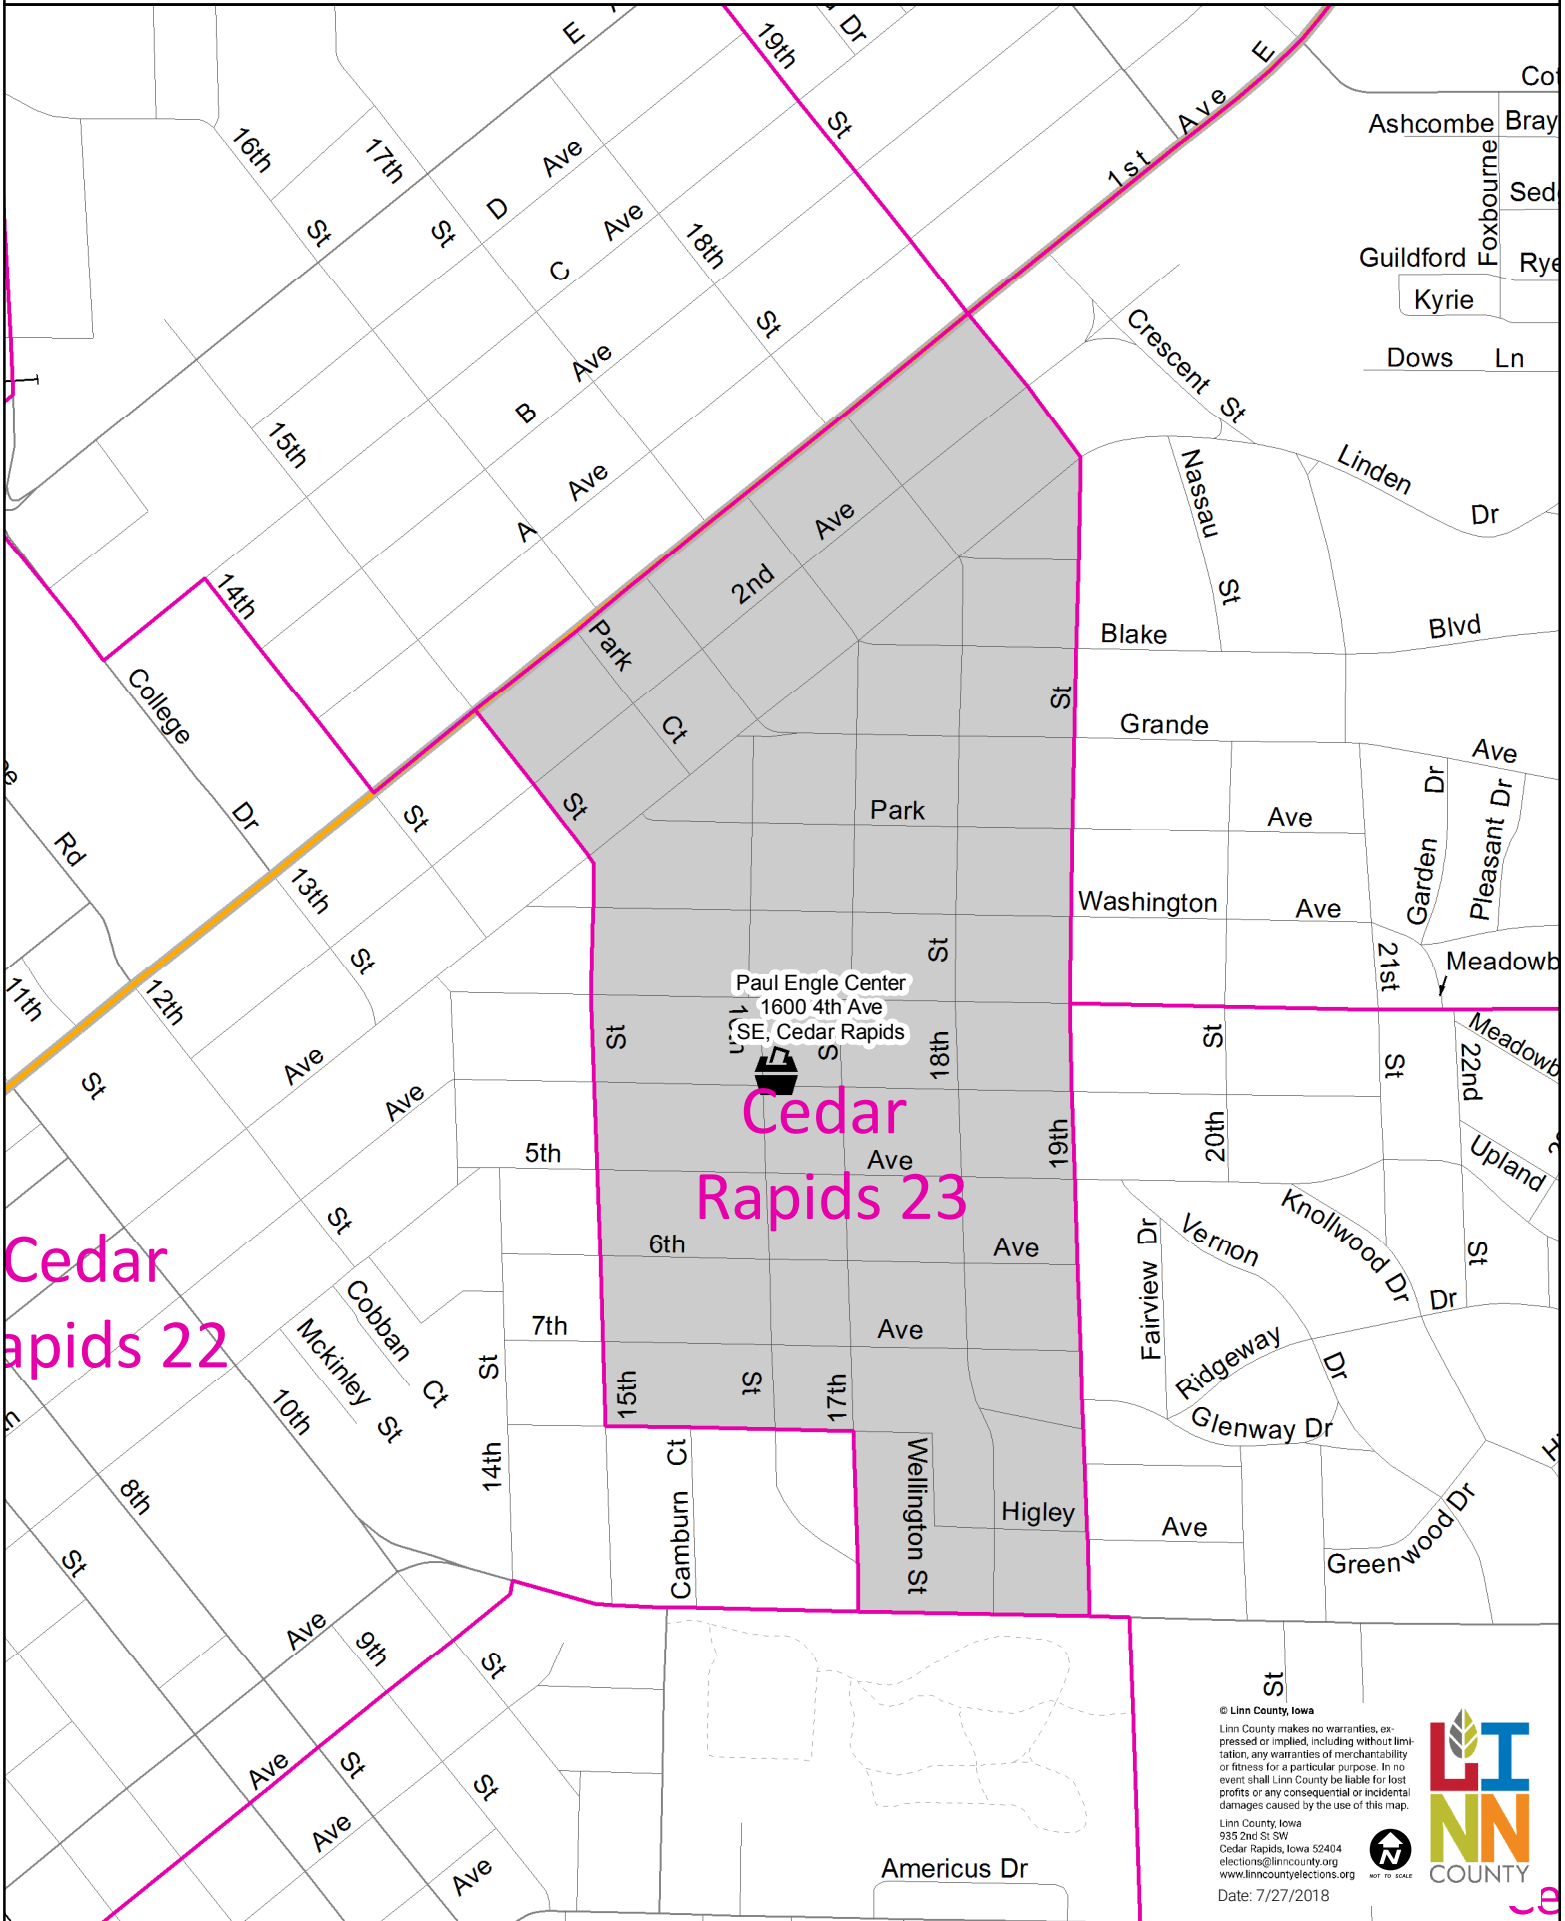

Cedar Rapids 23 Precinct

Polling Place: Paul Engle Center, 1600 4th Ave SE, Cedar Rapids

Polling Place

Precinct

Paul Engle Center
1600 4th Ave
SE, Cedar Rapids

Cedar
Rapids 23

Cedar
Rapids 22