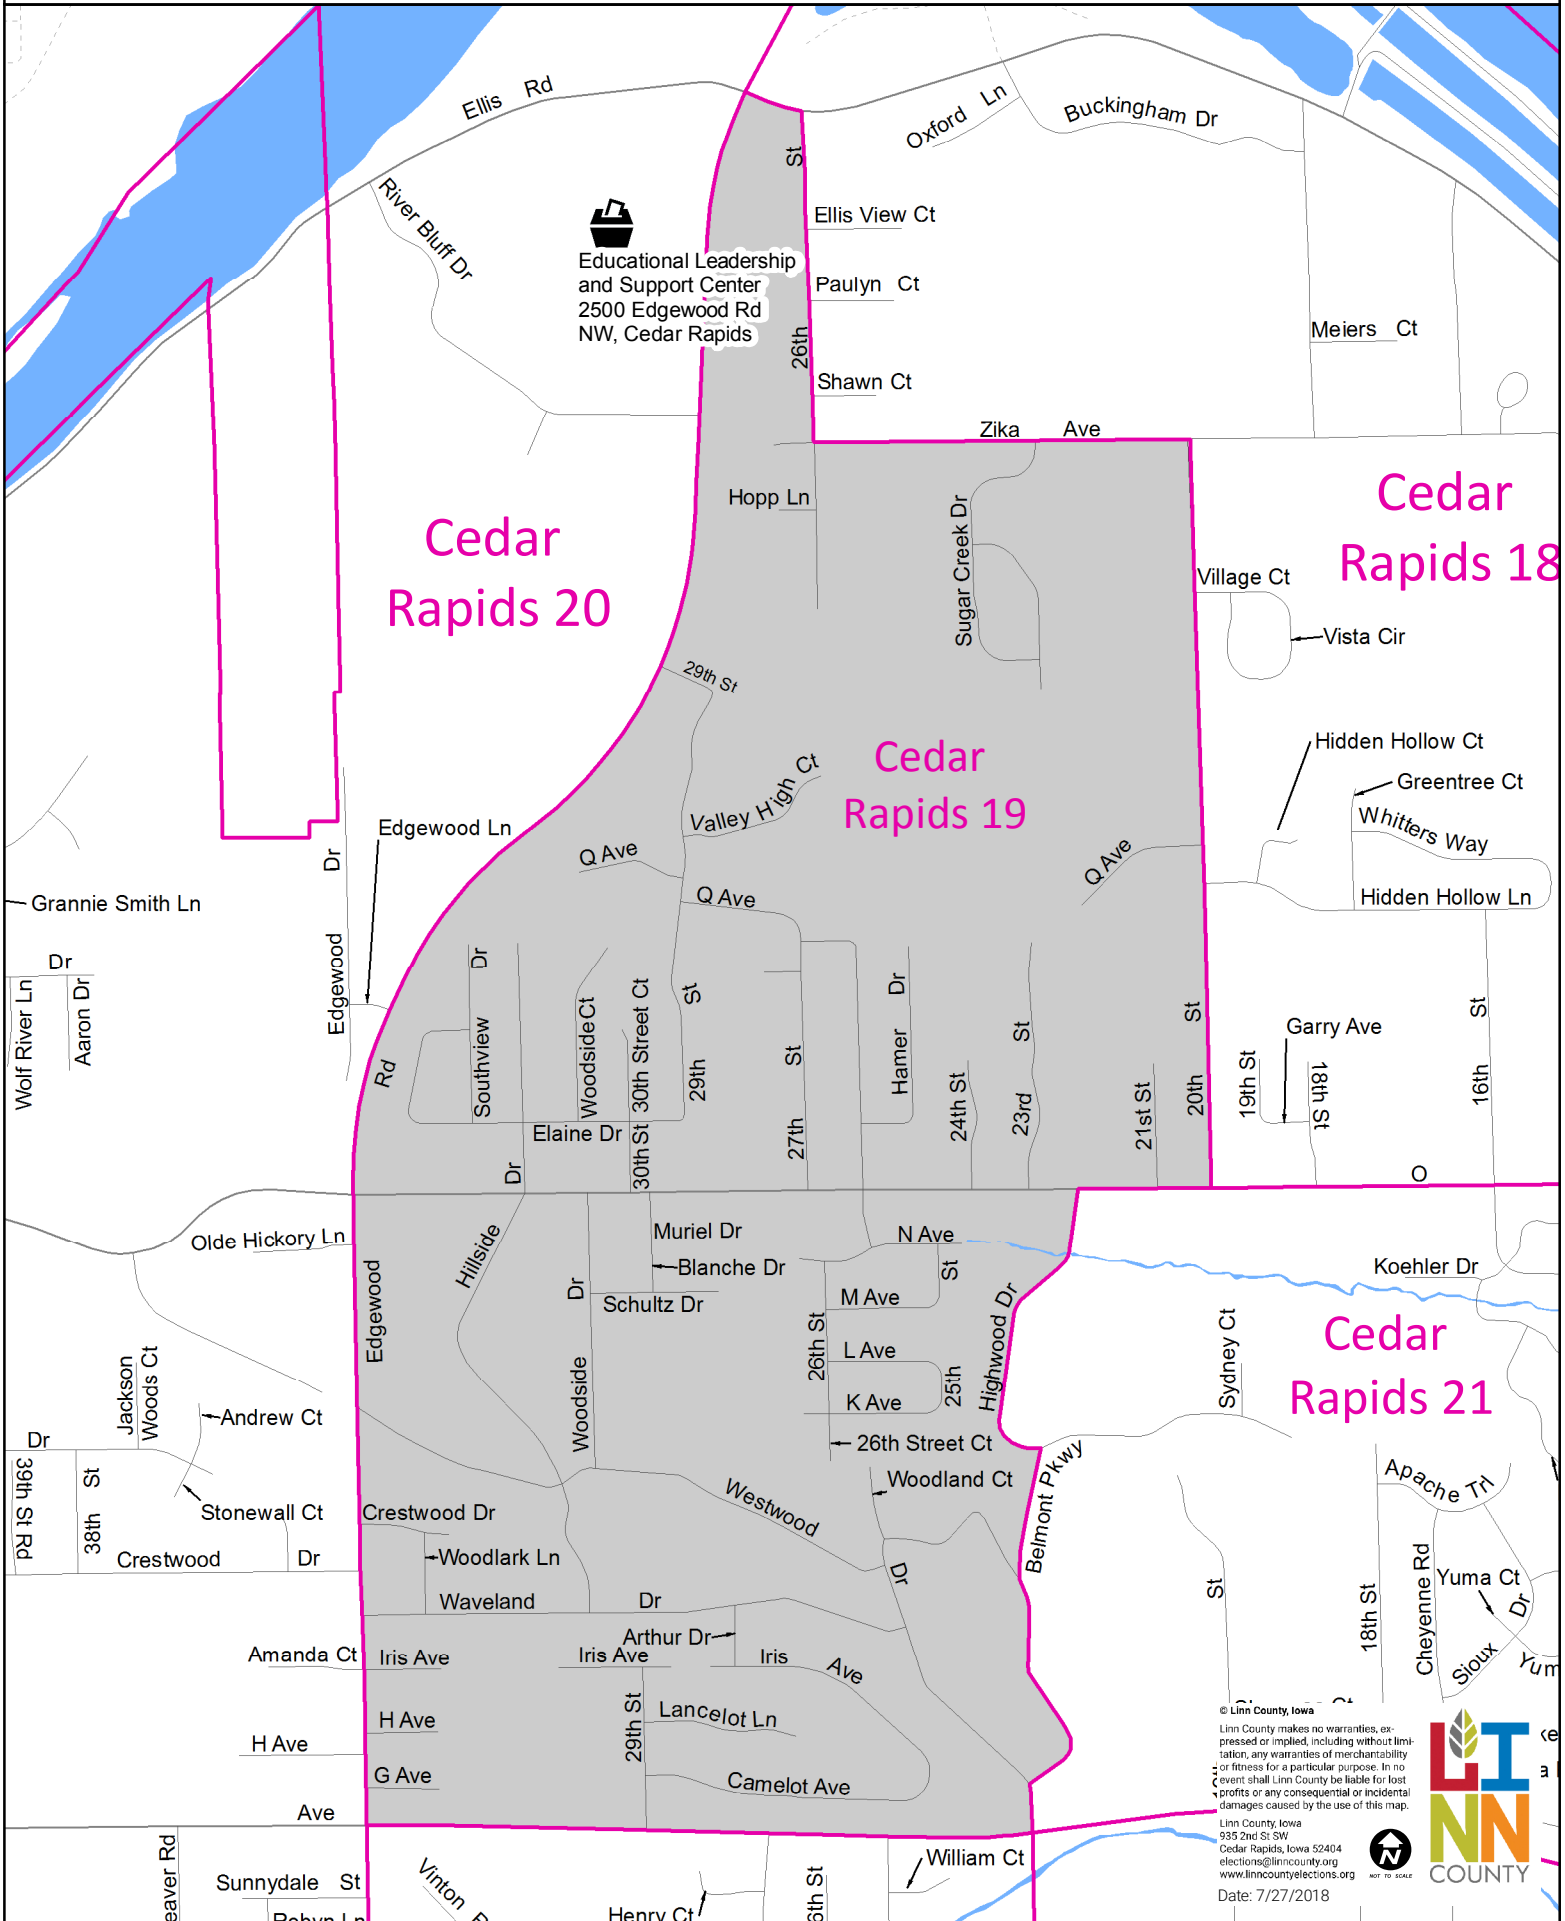

Cedar Rapids 19 Precinct

Polling Place: Educational Leadership and Support Center, 2500 Edgewood Rd NW, Cedar Rapids

Polling Place

Precinct