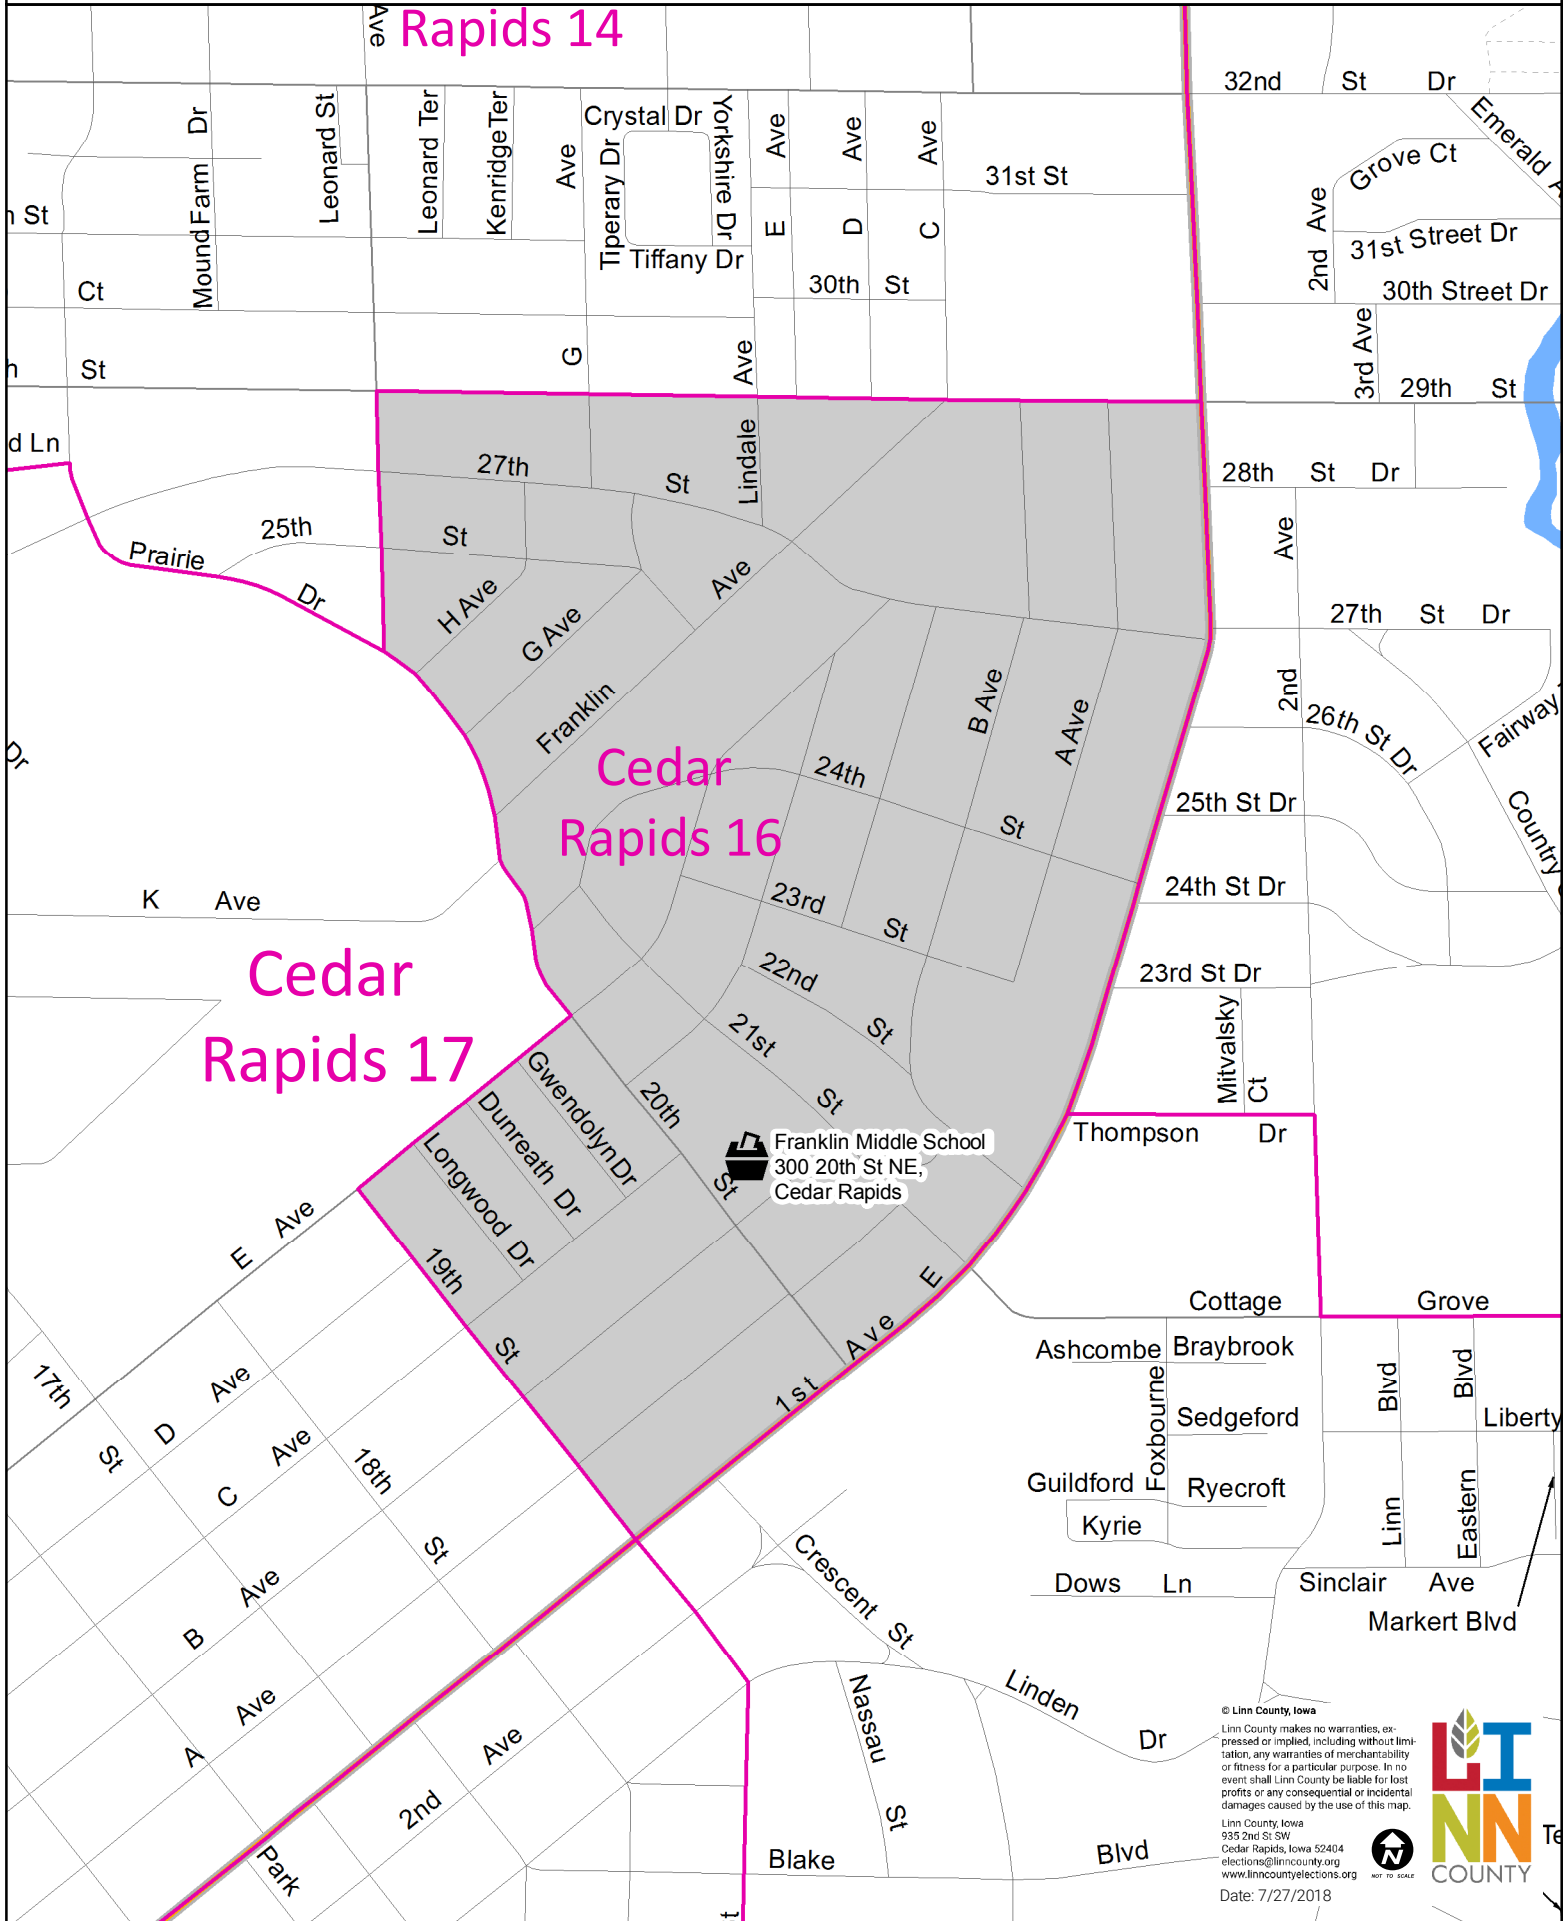

Cedar Rapids 16 Precinct

Polling Place: Franklin Middle School, 300 20th St NE, Cedar Rapids

Polling Place

Precinct

Franklin Middle School
300 20th St NE,
Cedar Rapids