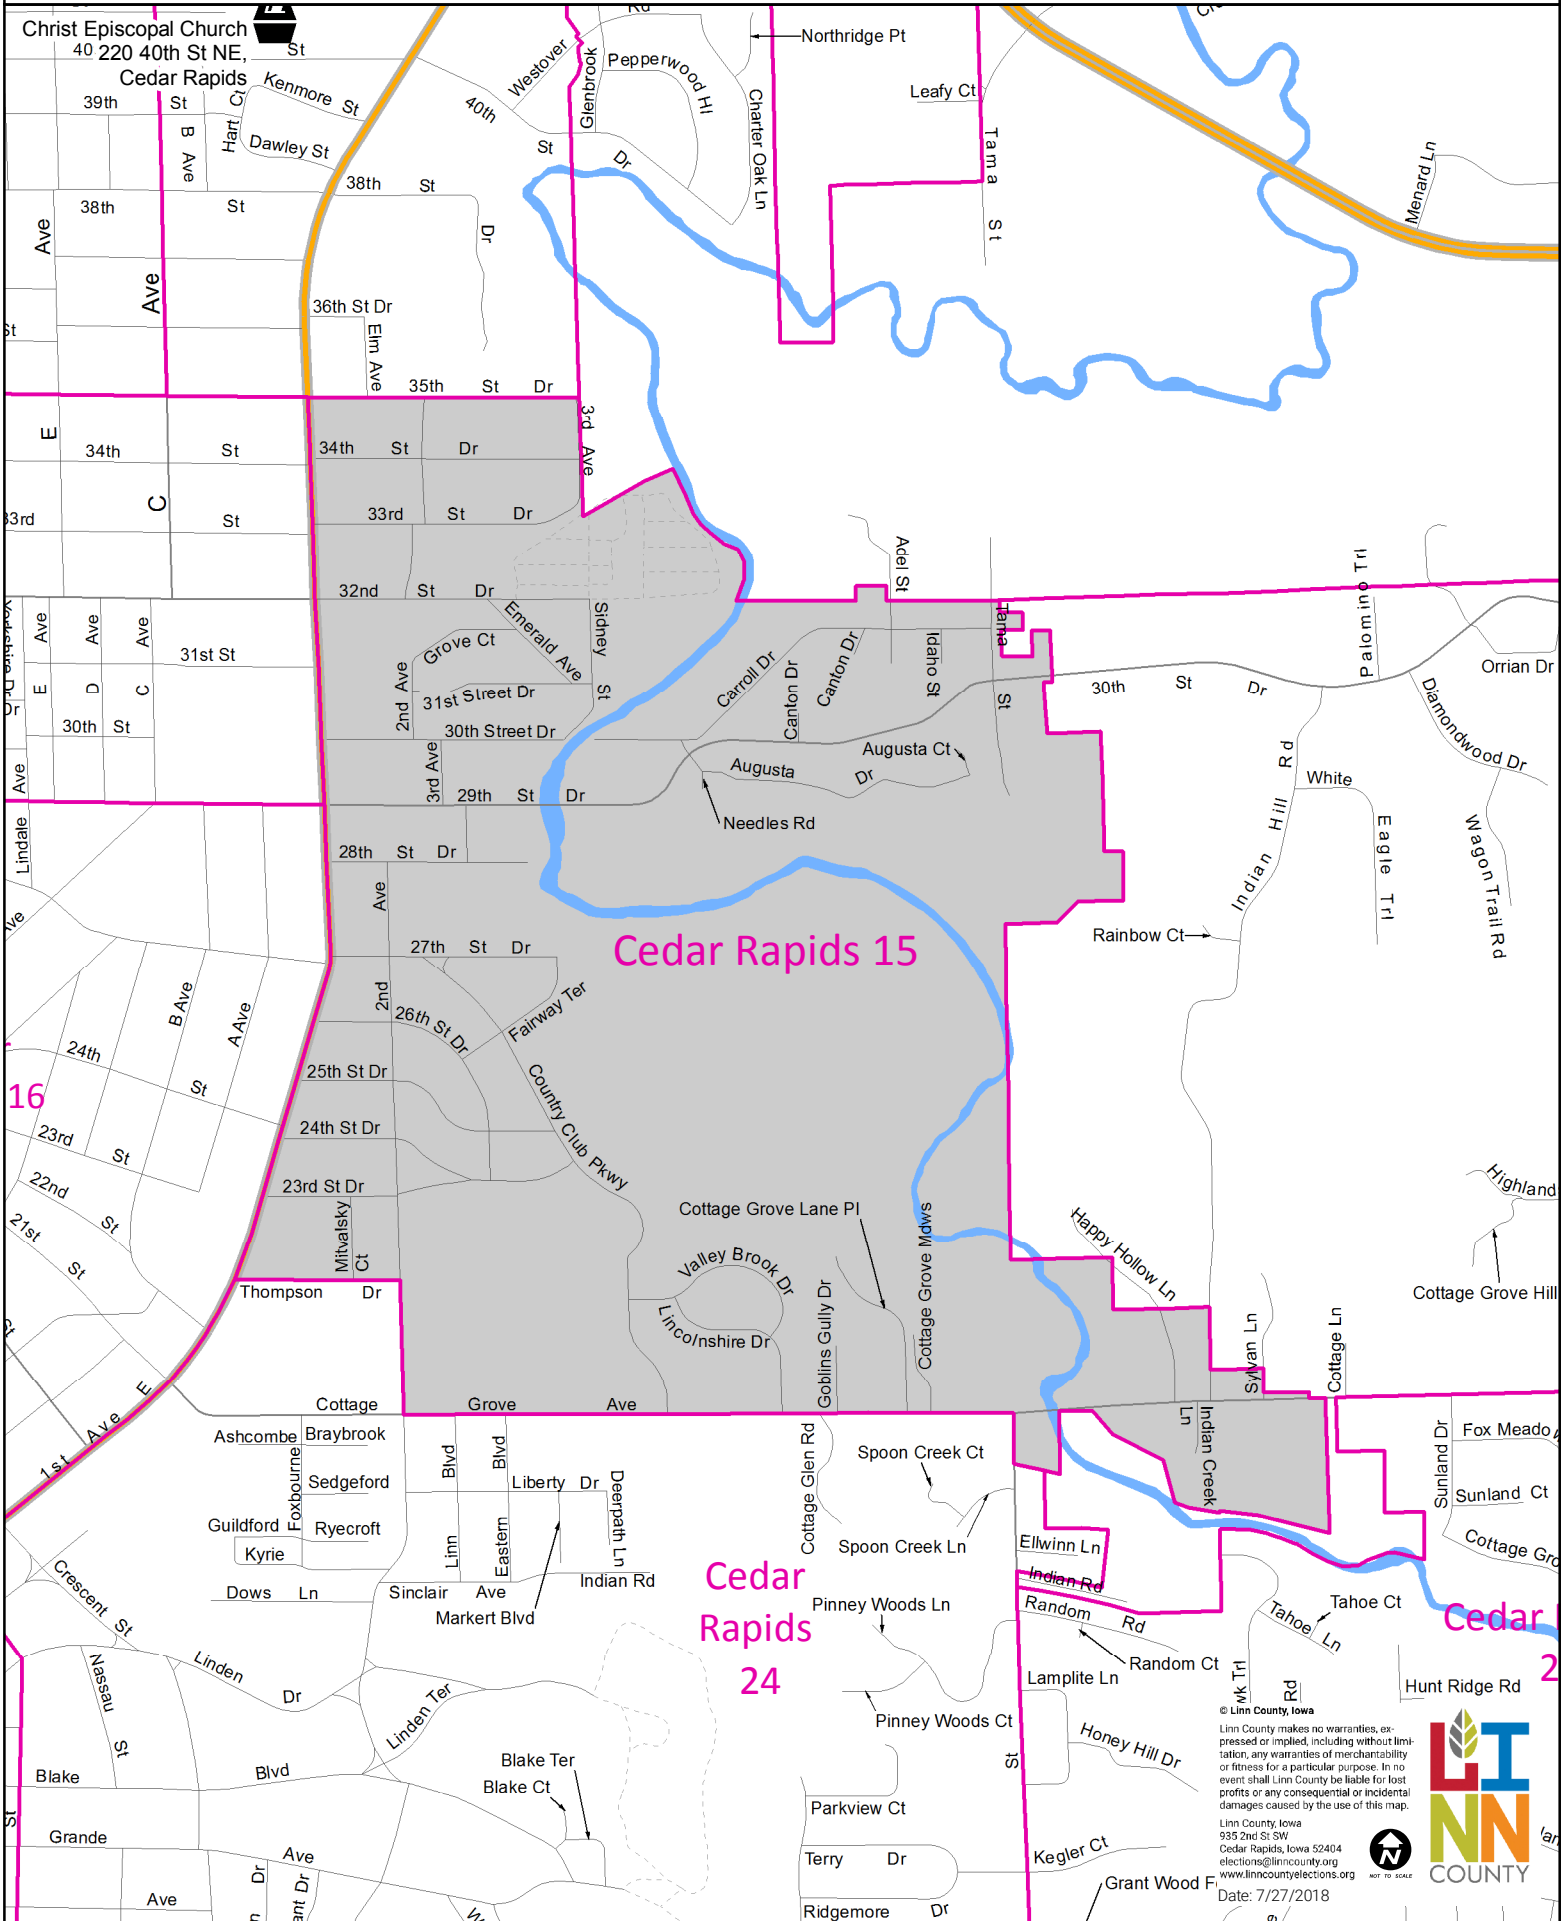

Cedar Rapids 15 Precinct

Polling Place: Christ Episcopal Church, 220 40th St NE, Cedar Rapids

Polling Place

Precinct

© Linn County, Iowa
Linn County makes no warranties, expressed or implied, including without limitation, any warranties of merchantability or fitness for a particular purpose. In no event shall Linn County be liable for lost profits or any consequential or incidental damages caused by the use of this map.
Linn County Iowa
935 2nd St SW
Cedar Rapids, Iowa 52404
elections@linncounty.org
www.linncountyelections.org
Date: 7/27/2018