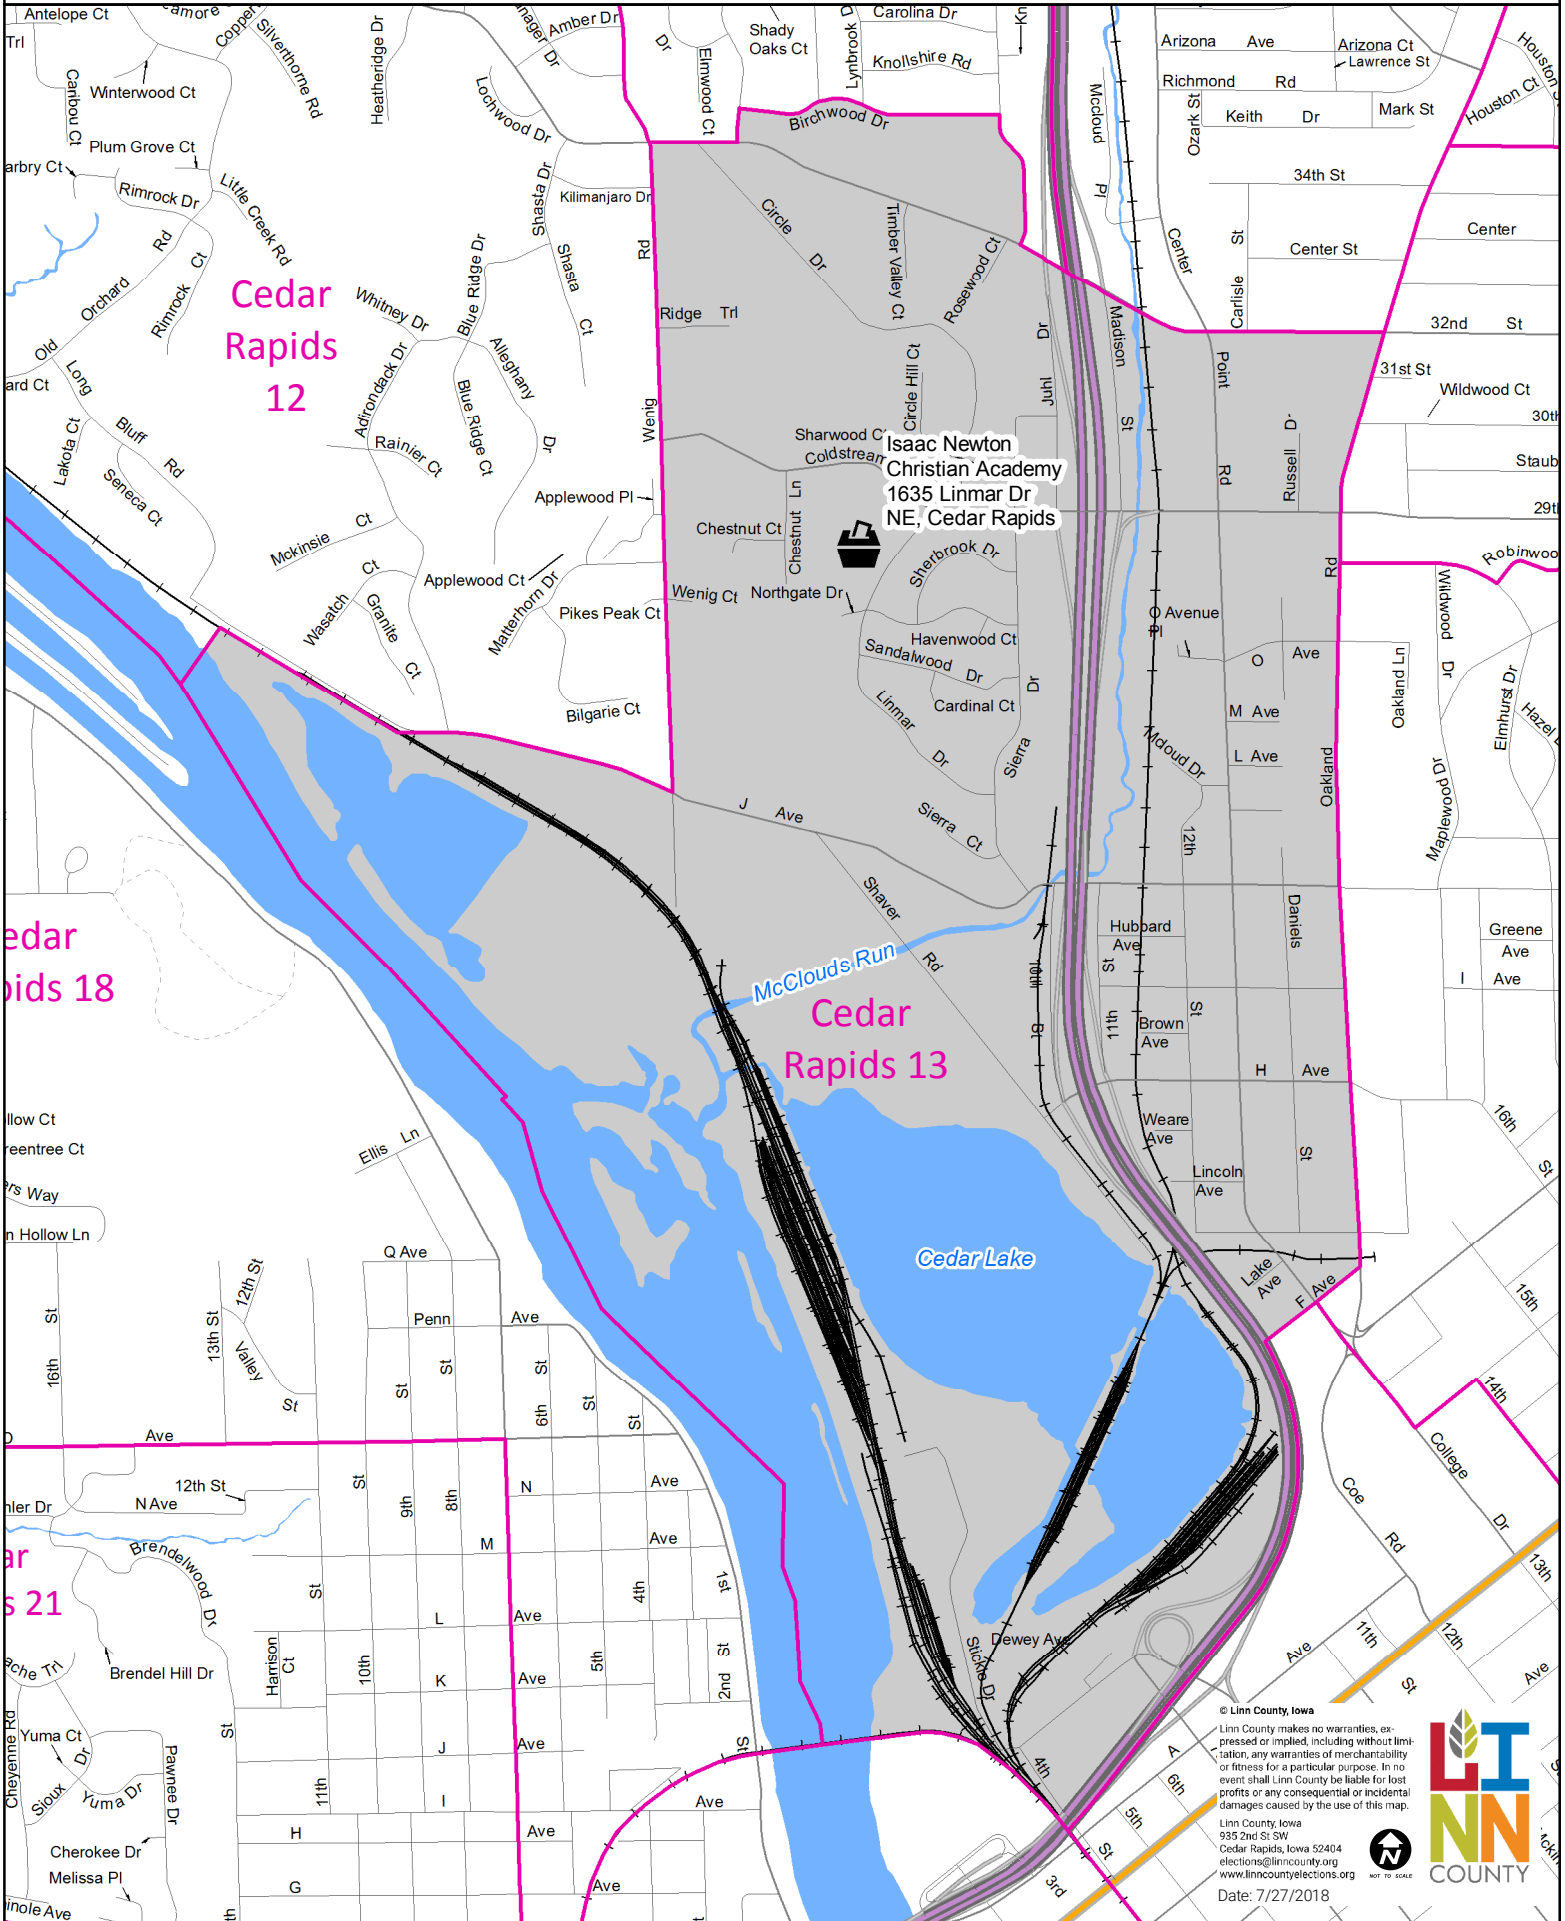

Cedar Rapids 13 Precinct

Polling Place: Isaac Newton Christian Academy, 1635 Linmar Dr NE, Cedar Rapids

Polling Place

Precinct