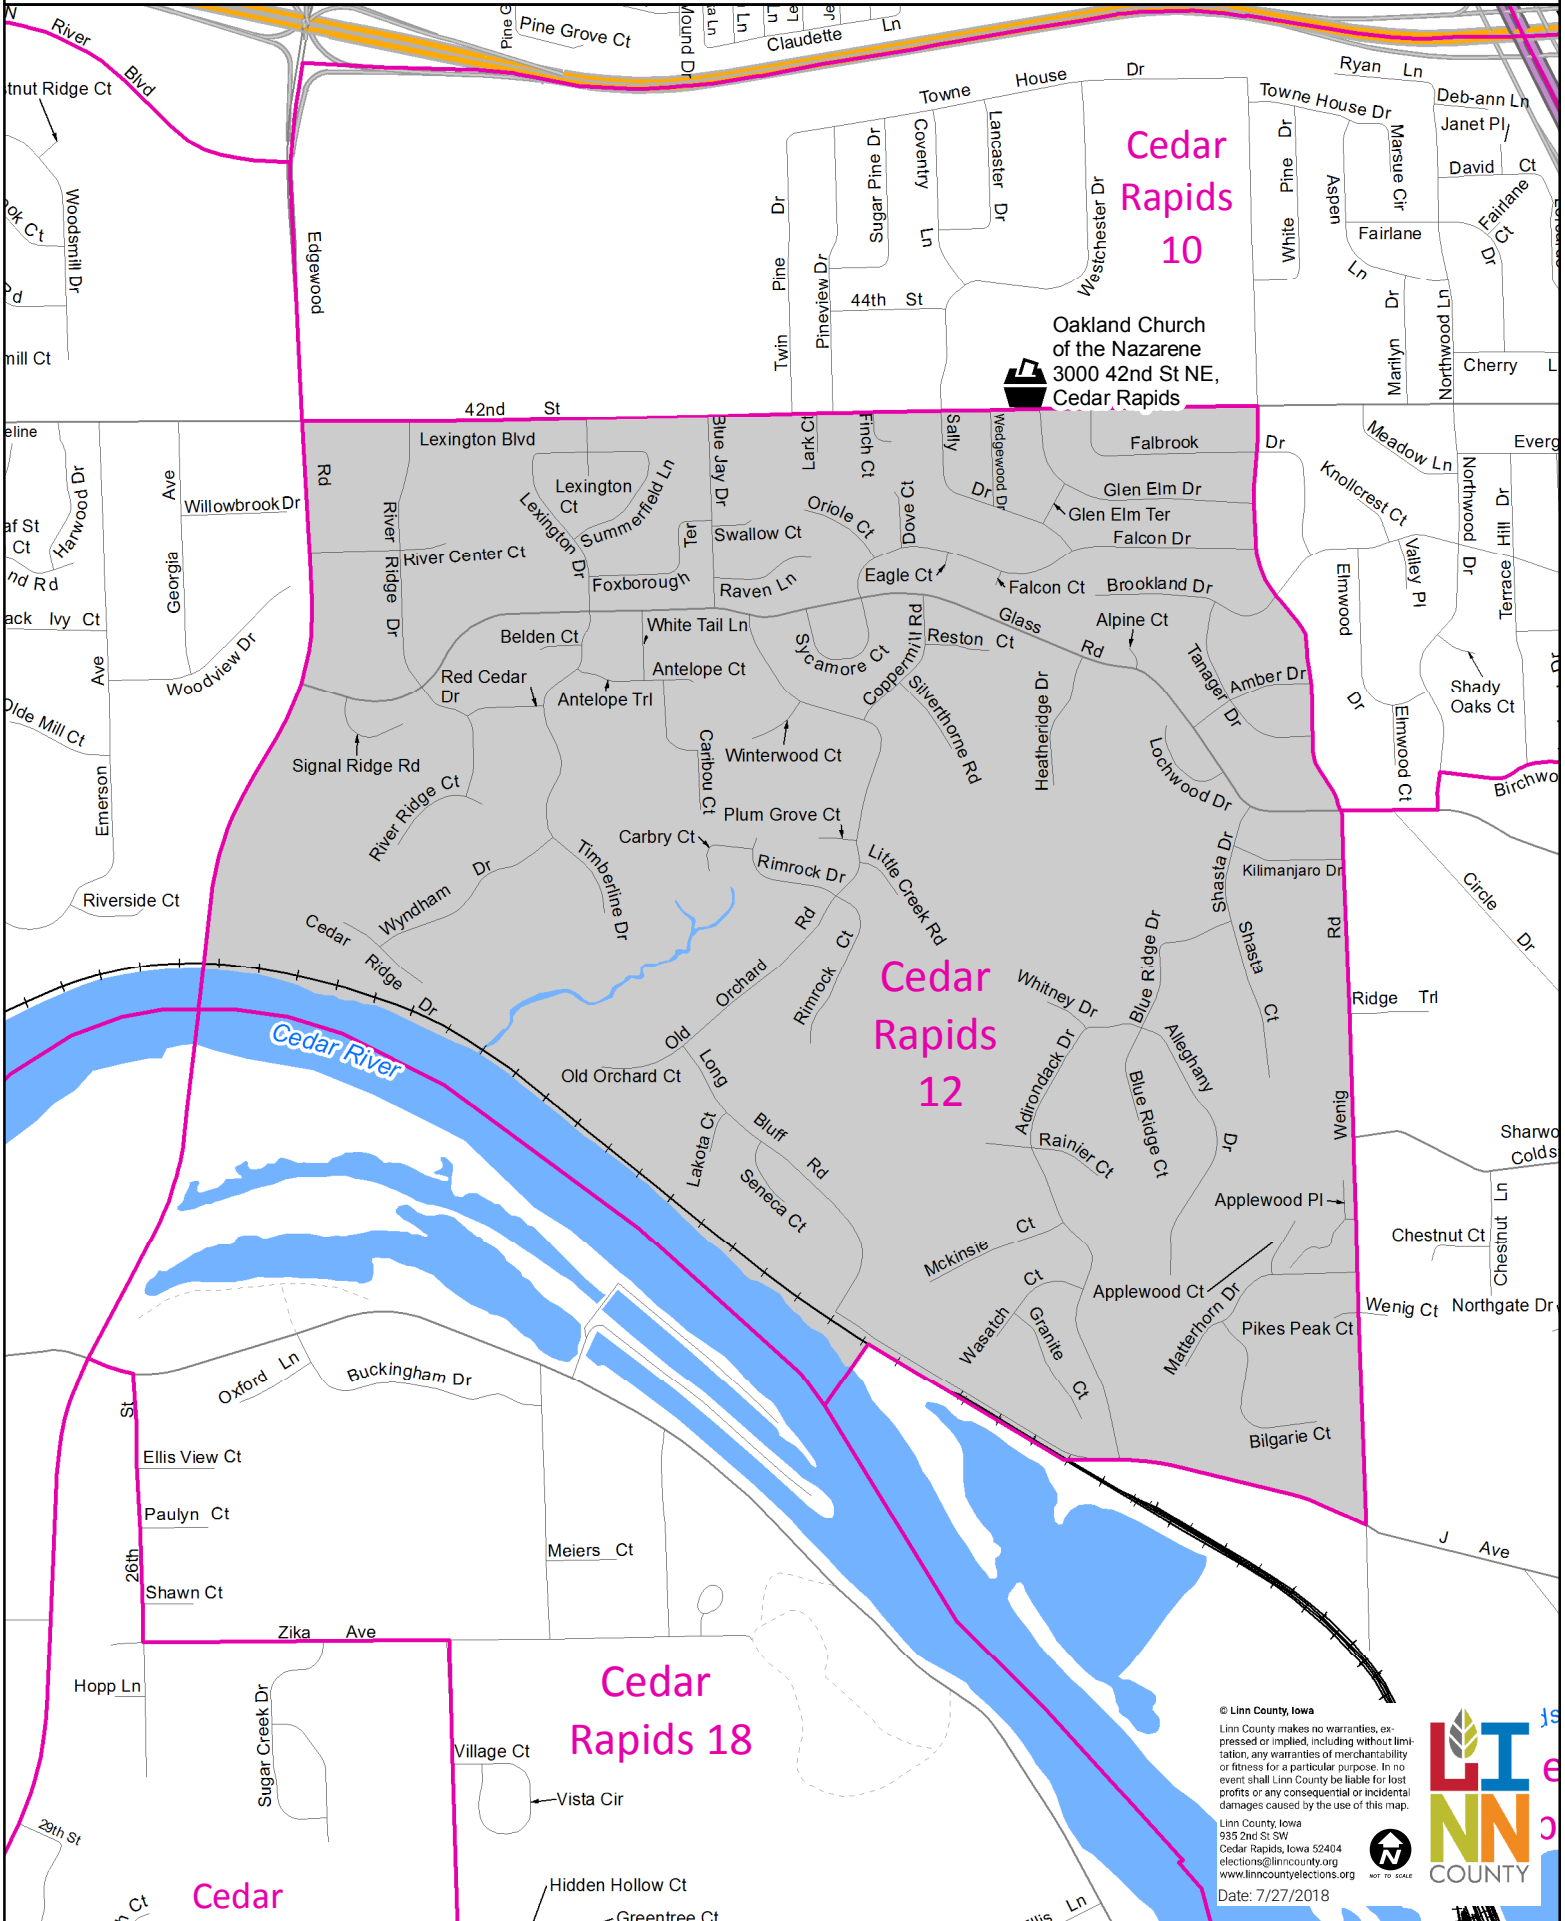

# Cedar Rapids 12 Precinct

Polling Place: Oakland Church of the Nazarene, 3000 42nd St NE, Cedar Rapids

Polling Place

Precinct

Oakland Church of the Nazarene  
3000 42nd St NE,  
Cedar Rapids

© Linn County, Iowa  
Linn County makes no warranties, expressed or implied, including without limitation, any warranties of merchantability or fitness for a particular purpose. In no event shall Linn County be liable for lost profits or any consequential or incidental damages caused by the use of this map.

Linn County Iowa  
935 2nd St SW  
Cedar Rapids, Iowa 52404  
elections@linncounty.org  
www.linncountyelections.org  
Date: 7/27/2018