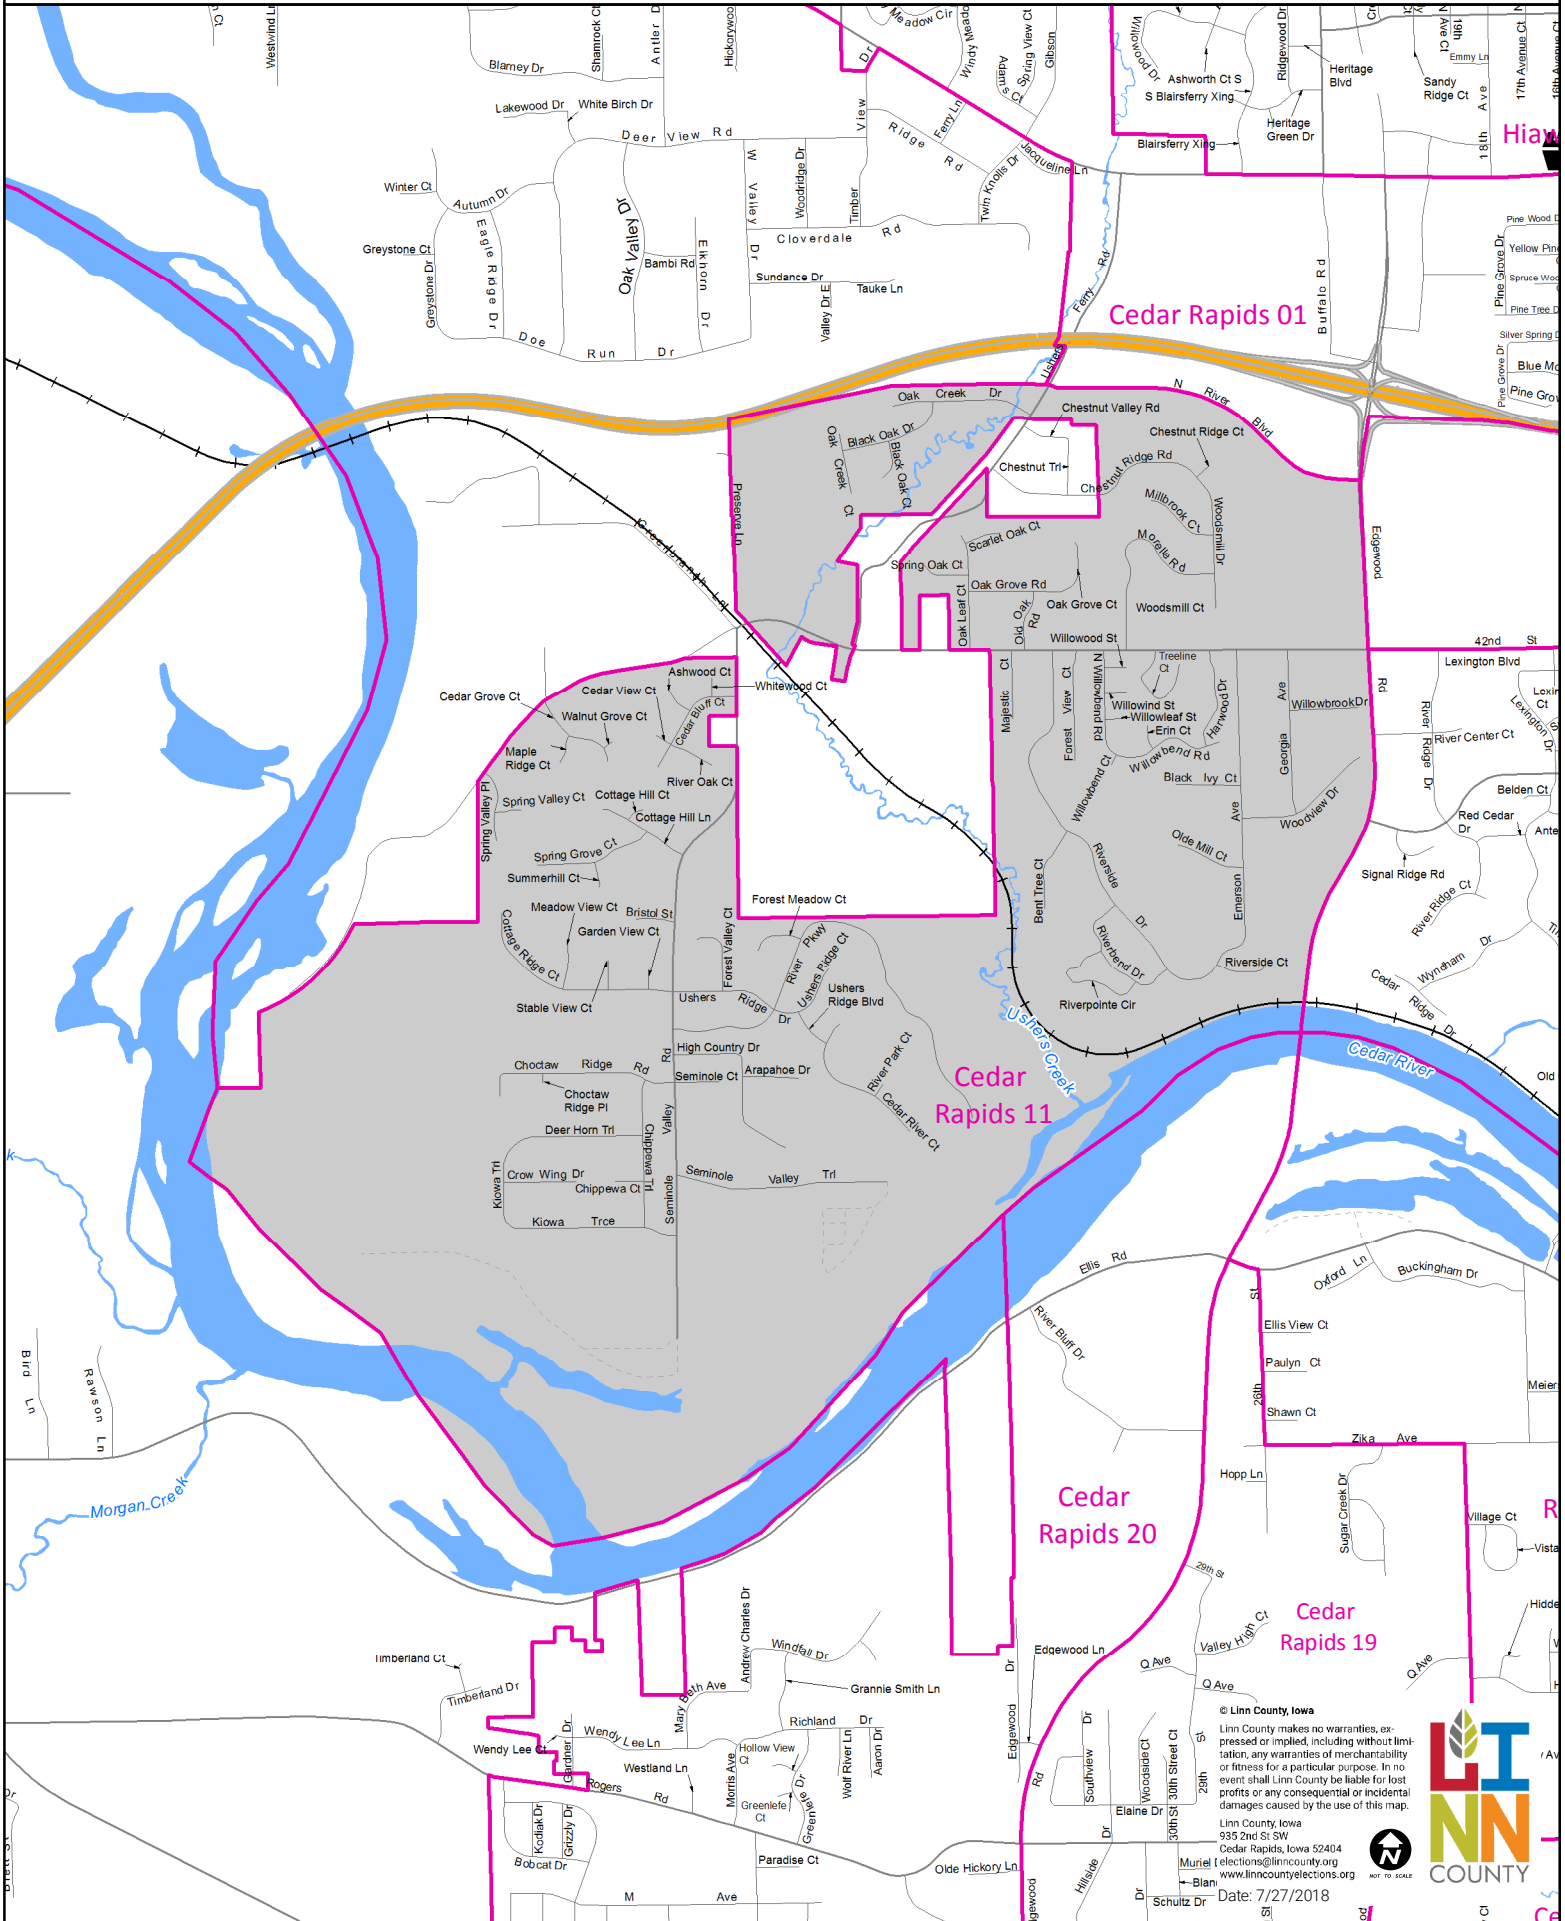

Cedar Rapids 11 Precinct

Polling Place: Community of Christ, 1500 Blairs Ferry Rd, Hiawatha

Polling Place

Precinct

© Linn County, Iowa
Linn County makes no warranties, expressed or implied, including without limitation, any warranties of merchantability or fitness for a particular purpose. In no event shall Linn County be liable for lost profits or any consequential or incidental damages caused by the use of this map.

Linn County Iowa
935 2nd St SW
Cedar Rapids, Iowa 52404
www.linncountyelections.org
Date: 7/27/2018