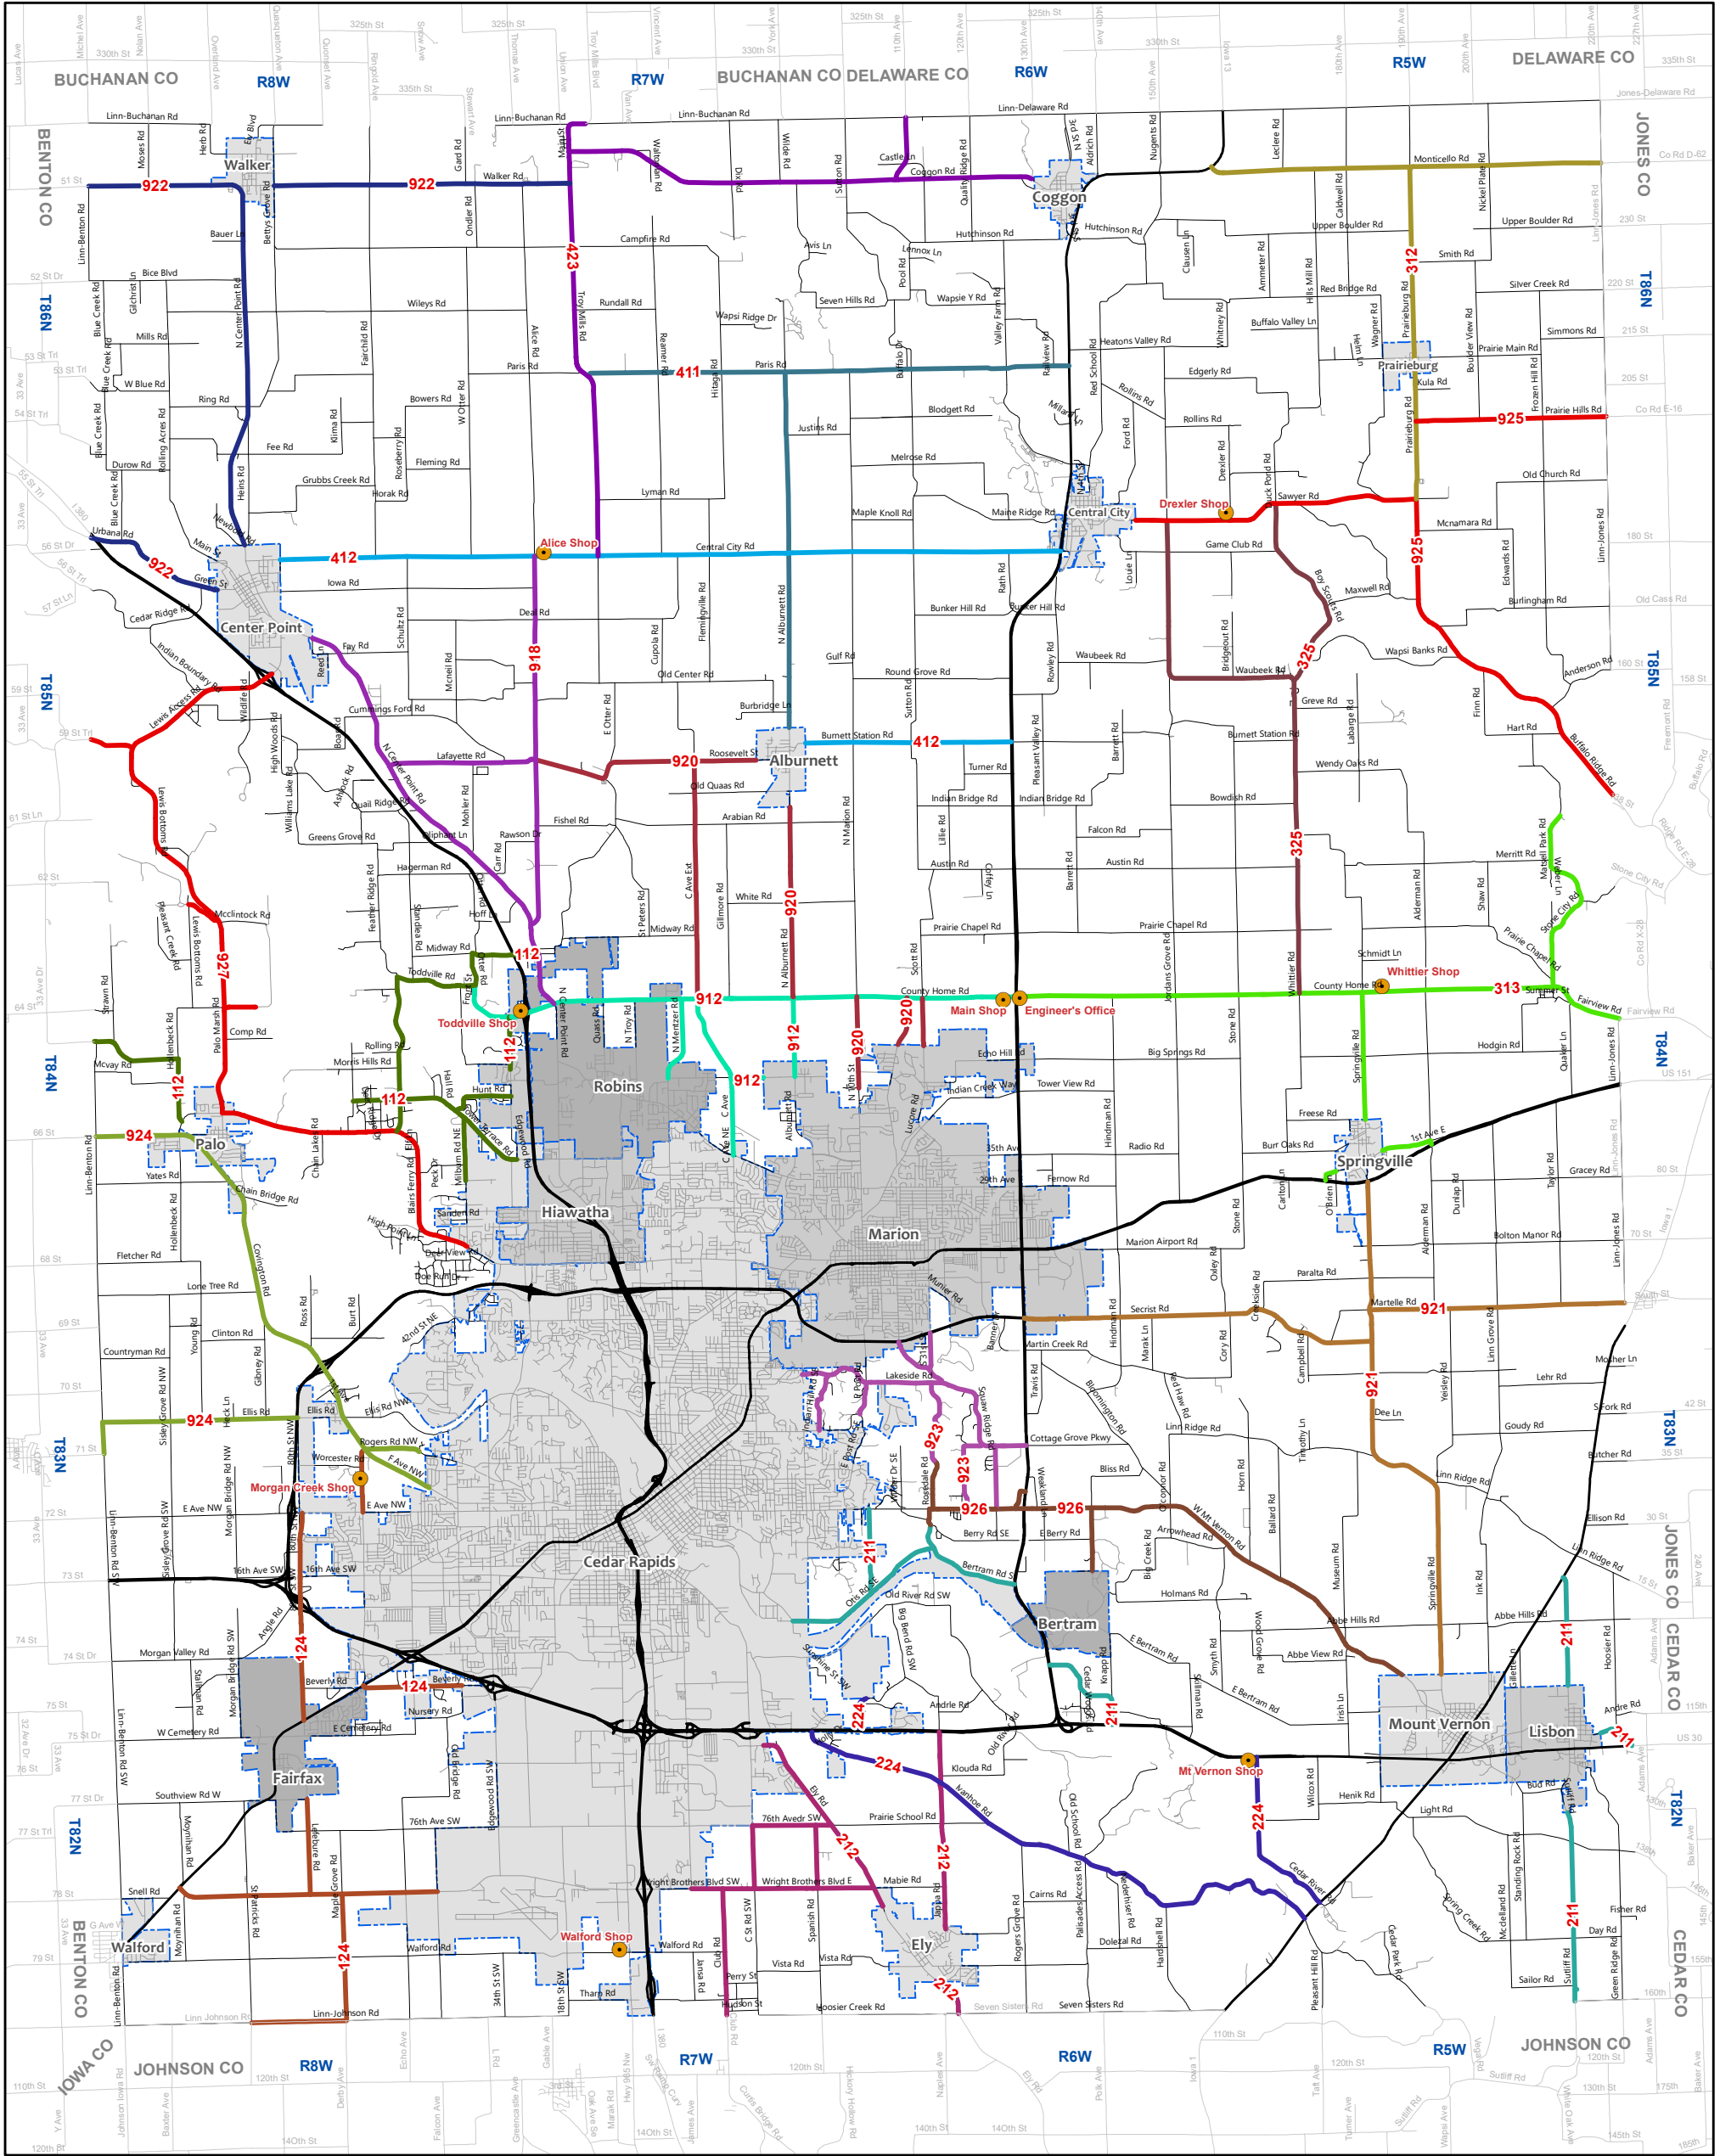

Priority Snow Routes

Linn County Secondary Road Department

Radio Call #	112	124	211	212	224	312	313	325	411	412	423
Centerline Miles	13.6	15.1	12.9	15.2	12.5	11.5	16.1	12.8	13.3	15.6	15.7
Radio Call #	912	918	920	921	922	923	924	925	926	927	
Centerline Miles	14.7	15.5	13.5	18.3	15.1	11.2	14.0	13.7	10.9	16.0	